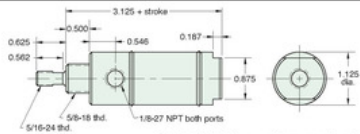

Clippard

SS-SDR-17-5

1 1/16" Bore All S/S Cylinder, Stud Mount, Rotating Rod, 5"

Bore	1 1/16"
Stroke	5"

SS-SDR-17

Mount: Stud Standard Stroke Lengths: 1/2", 1", 1-1/2", 2", 3", 4", 5", 6"
 Type: Rotating Rod Maximum Stroke: 12"
 Options: V, M, N, TG

Double Acting

Nut included, but not shown on drawing