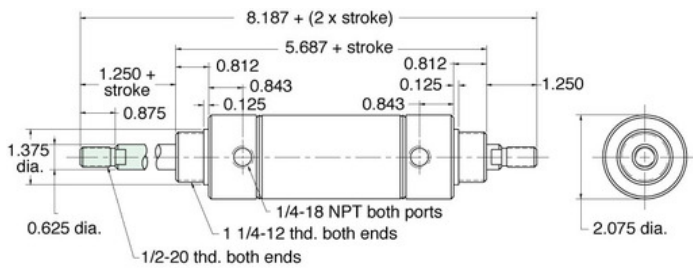

Clippard

SS-SDD-32-1

2" Bore All S/S Cylinder, Stud Mounting, Double Rod, 1"

Bore	2"
Stroke	1"

SS-SDD-32

Mount: Stud Standard Stroke Lengths: 1", 2", 3", 4", 5", 6", 8", 10", 12"
 Type: Double Rod Maximum Stroke: 12"
 Options: V, M, N, TG