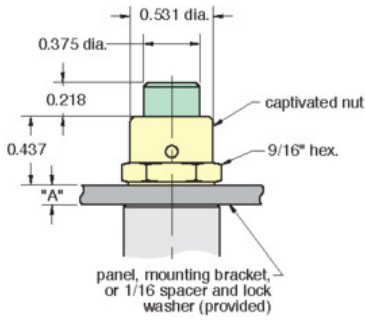

Weight (lbs.) 0.0200

PC-2B-BC

Obsolete-Obsolete-Captivated Push Button, Black, Black Chrome (Yellow shown)

Spacing Required for Proper Actuation of Push Button

Clippard Valve	"A" Dim.
HV-3, HV-4	3/32"
MAV-2, MAV-3	
MAVO-2, MAVO-3	
MAV-4, MAV-4D	5/32"
MJV-4, MJV-4D	
FV-3, FV-4, FV-5	7/32"
GV-3, GV-4	
MJV-2, MJV-3	
MJVO-2, MJVO-3	