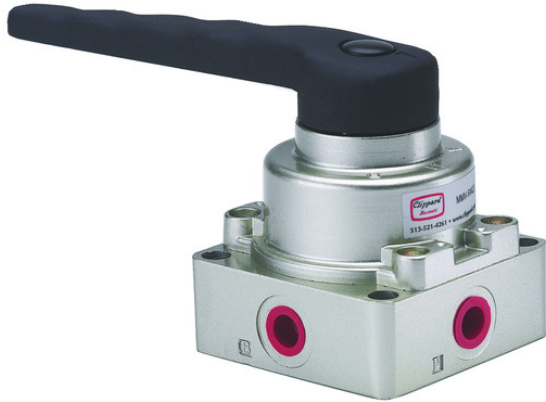

Clippard

MMV-R4QN-C

Max PSI	150 psig
Mount	Base Mount
Ports	1/4" NPT
Temperature Range	32 to 140°F

OBSOLETE-4-Way, 3-Position Non-Detented Rotary Valve, 1/4" NPT