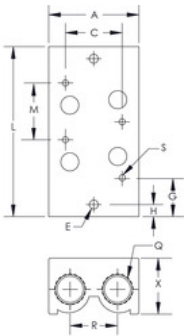

## Manifolds

Mount

M5 Thread

### MMM-33-08

6-Station, 4-Way  
Model Shown

8-Station Manifold for 3-Way MME/MMA-33 Series Valves

dimensions	Length "L"				
	2 stations	4 stations	6 stations	8 stations	16 stations
MMM-31	2.24	3.73	5.23	6.75	12.69
MMM-32	2.71	4.50	6.33	8.13	15.38
MMM-33	3.22	5.42	7.62	9.82	18.63
MMM-34	3.85	6.56	9.38	12.10	23.11

dimensions	A	B	C	E	G	H	M	Q	R	S	X
MMM-31	1.22	-	0.75	0.17	0.36	0.20	0.70	1/8	0.67	M3x,5	0.74
MMM-32	1.78	-	1.29	0.17	0.41	0.25	0.90	1/4	0.92	M3x,5	0.94
MMM-33	1.97	-	1.39	0.18	0.51	0.25	1.10	3/8	1.18	M4x,7	1.10
MMM-34	2.46	-	1.57	0.22	0.54	0.28	1.38	1/2	1.41	M4x,7	1.38