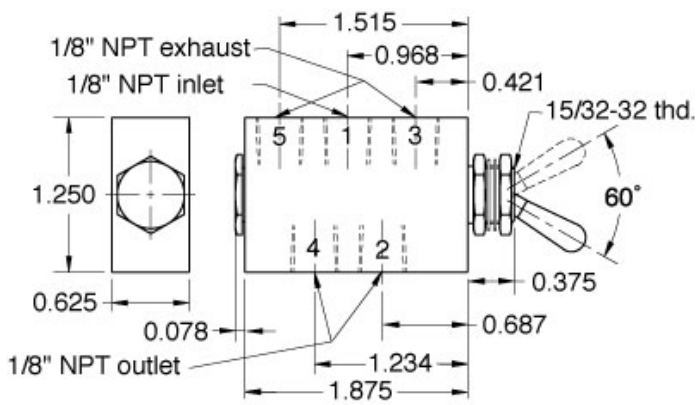

Clippard

Weight (lbs.) 0.4200

MJTV-5-MG

Obsolete

Pressure vs. Flow