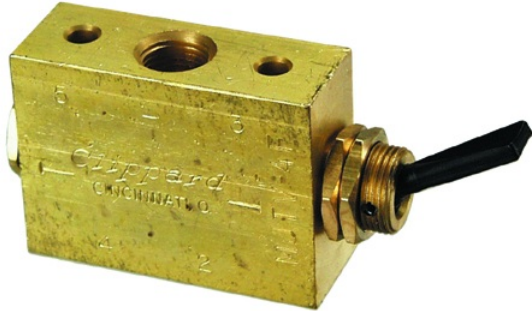

Weight (lbs.)	0.3900
---------------	--------

MJTV-4F-MG

Obsolete-G1/8 4-Way 2-Position Valve, Plastic Toggle