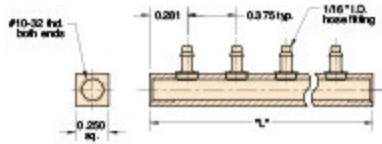

BTT4-04

6-Station Shown

OBSOLETE-Block Manifold #10-32 Threads, 1/8" ID Barbs, 4-Station

| Order No. | # of Stations | Hose Barbs | "L" |
|-----------|---------------|------------|--------|
| BTT2-04 | 4 | 1/16" I.D. | 1.687" |
| BTT2-06 | 6 | 1/16" I.D. | 2.437" |
| BTT2-08 | 8 | 1/16" I.D. | 3.187" |
| BTT2-10 | 10 | 1/16" I.D. | 3.937" |
| BTT2-12 | 12 | 1/16" I.D. | 4.687" |
| BTT4-04 | 4 | 1/8" I.D. | 1.687" |
| BTT4-06 | 6 | 1/8" I.D. | 2.437" |
| BTT4-08 | 8 | 1/8" I.D. | 3.187" |
| BTT4-10 | 10 | 1/8" I.D. | 3.937" |
| BTT4-12 | 12 | 1/8" I.D. | 4.687" |