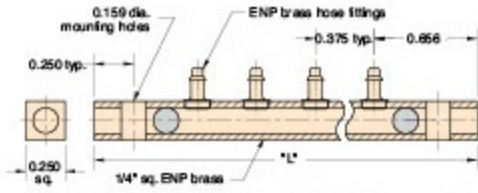

BHH2-12

4-Station Shown

OBSOLETE-Block Manifold w/Mtg. Holes, 1/16" ID Barbs, 12-Station

Order No.	# of Stations	Hose Barbs	"L"
BHH2-04	4	1/16" I.D.	2.437"
BHH2-06	6	1/16" I.D.	3.187"
BHH2-08	8	1/16" I.D.	3.937"
BHH2-10	10	1/16" I.D.	4.687"
BHH2-12	12	1/16" I.D.	5.437"
BHH4-04	4	1/8" I.D.	2.437"
BHH4-06	6	1/8" I.D.	3.187"
BHH4-08	8	1/8" I.D.	3.937"
BHH4-10	10	1/8" I.D.	4.687"
BHH4-12	12	1/8" I.D.	5.437"