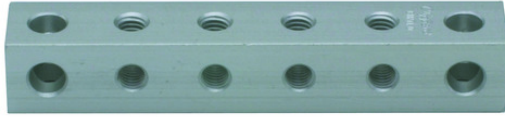

## Manifolds

15028-6

4-Station Shown

Terminal Strip, 6 Inlet

<b>Mount</b>	With two 7/32 diameter mtg. holes
<b>Weight (lbs.)</b>	0.0800

Order No.	# of Ports	"A"	"L"
15028-4	4	2.500"	3.000"
15028-6	6	3.500"	4.000"
15028-8	8	4.500"	5.000"
15028-10	10	5.500"	6.000"