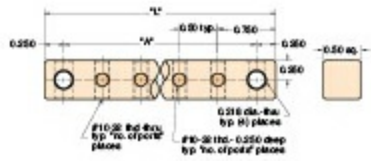

## Manifolds

15028-6

4-Station Shown

Terminal Strip, 6 Inlet

<b>Mount</b>	With two 7/32 diameter mtg. holes
<b>Weight (lbs.)</b>	0.0800

Order No.	# of Ports	"A"	"L"
15028-4	4	2.500"	3.000"
15028-6	6	3.500"	4.000"
15028-8	8	4.500"	5.000"
15028-10	10	5.500"	6.000"