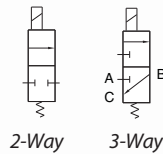

## 7 mm 2-Way & 3-Way Electronic Valves

These new direct actuating valves offer an extremely fast response time for accurate dosing of minute volumes with the same long life you expect from the original Clippard EV line of electronic valves, now in a 7 mm cartridge package.

### SPECIFICATIONS

<b>Valve Type:</b>	2-Way & 3-Way Normally-Closed
<b>Medium:</b>	Air, Water, Gas & Compatible Fluids
<b>Nominal Power:</b>	0.5 - 1.2 watts
<b>Response Time:</b>	<5 ms*
<b>Temperature Range:</b>	32 to 122°F
<b>Electrical Connection:</b>	3" Wire Leads
<b>Voltage:</b>	12 or 24 VDC
<b>Mounting:</b>	Cartridge
<b>Weight:</b>	0.14 oz.
<b>Wetted Materials:</b>	Stainless Steel
<b>Seal Material:</b>	FKM standard. EPDM available