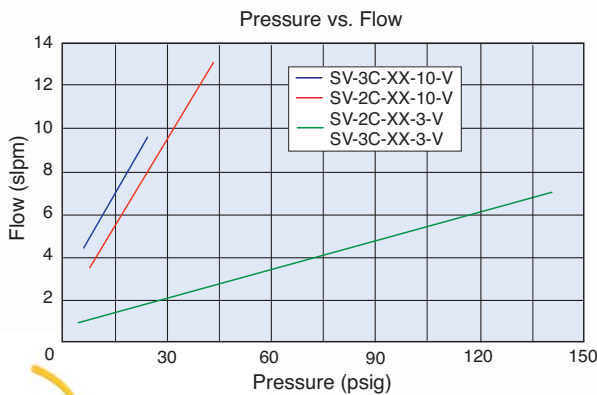

## 7 mm 2-Way & 3-Way Electronic Valves

These new direct actuating valves offer an extremely fast response time for accurate dosing of minute volumes with the same long life you expect from the original Clippard EV line of electronic valves, now in a 7 mm cartridge package.

### SPECIFICATIONS

<b>Valve Type:</b>	2-Way & 3-Way Normally-Closed
<b>Medium:</b>	Air, Water, Gas & Compatible Fluids
<b>Nominal Power:</b>	0.5 - 1.2 watts
<b>Response Time:</b>	<5 ms*
<b>Temperature Range:</b>	32 to 122°F
<b>Electrical Connection:</b>	3" Wire Leads
<b>Voltage:</b>	12 or 24 VDC
<b>Mounting:</b>	Cartridge
<b>Weight:</b>	0.14 oz.
<b>Wetted Materials:</b>	Stainless Steel
<b>Seal Material:</b>	FKM standard. EPDM available