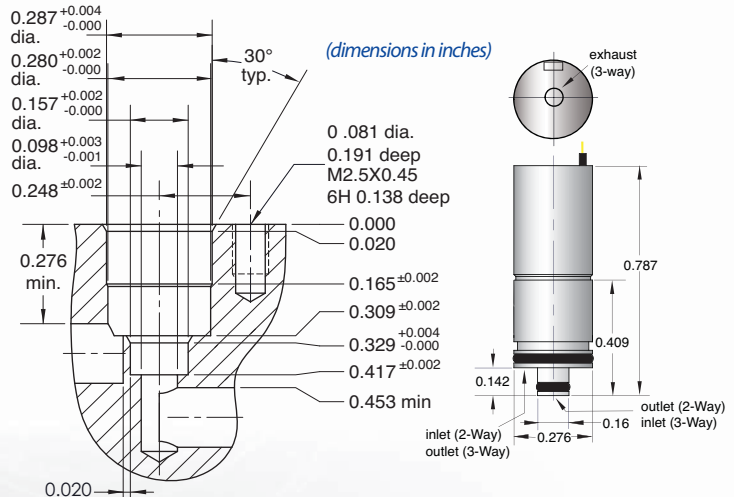

CLIPPARD INSTRUMENT LABORATORY, INC.

7390 Colerain Avenue • Cincinnati, OH 45239 • 513-521-4261 • 877-245-6247 • www.clippard.com • ISO 9001:2015