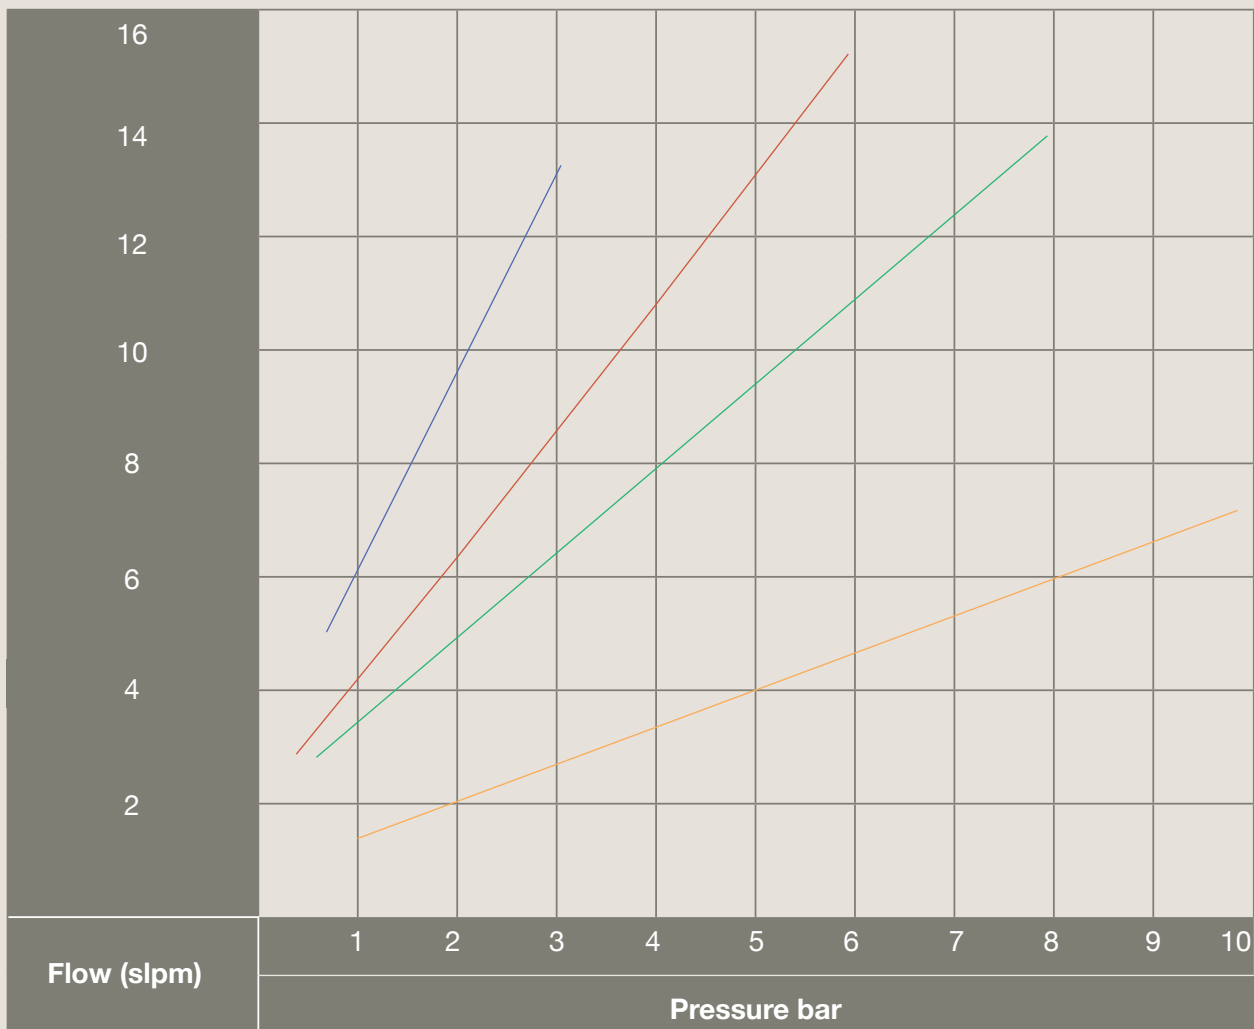

32 Electronic Valves – 7mm 2/2 Normally-Closed Electronic Valves

Air Flow

— SV-2C-12/24-10

— SV-2C-12/24-5

— SV-2C-12/24-8

— SV-2C-12/24-3

These new direct actuating valves offer an extremely fast response time for accurate dosing of minute volumes with the same long life you expect from the original Clippard M-EV line of electronic valves, now in a 7mm cartridge package.

Due to very low moving weights, they are extremely quiet and emit very low vibration. Subminiature size and low energy consumption make them ideal for transportable and mobile systems, among others.

The SV series valves can be fully customized according to the user's unique requirements. Consult Clippard with your specific application.

- Expected life of over 1 billion cycles*
- Extremely small dead volume
- Low vibration and noise

* under certain conditions