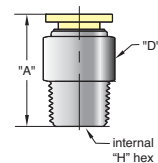

Male Connector

(10/pack)

Tubeing	Thread "T"	Part No.	"A"	"H" Hex.
1/8"	#10-32	PQ-MC04N	0.899"	7/16"
	1/8" NPT	PQ-MC04P	0.836"	
	1/4" NPT	PQ-MC04Q	0.920"	
5/32"	#10-32	PQ-MC05N	0.899"	7/16"
	1/8" NPT	PQ-MC05P	0.836"	7/16"
	1/4" NPT	PQ-MC05Q	0.920"	9/16"
4 mm*	M5 x 0.8	PQ-MC04M5	0.899"	10 mm
	R1/8	PQ-MC04MR	0.836"	
6 mm*	M5 x 0.8	PQ-MC06M5	0.948"	12 mm
	R1/8	PQ-MC06MR	0.878"	12 mm
	R1/4	PQ-MC06M2	0.873"	14 mm
1/4"	#10-32	PQ-MC08N	0.913"	1/2"
	1/8" NPT	PQ-MC08P	0.913"	1/2"
	1/4" NPT	PQ-MC08Q	0.965"	9/16"
	3/8" NPT	PQ-MC08W	0.965"	11/16"
5/16"	1/8" NPT	PQ-MC10P	1.090"	9/16"
	1/4" NPT	PQ-MC10Q	1.050"	9/16"
	3/8" NPT	PQ-MC10W	1.060"	11/16"
8 mm*	M5 x 0.8	PQ-MC08M5	1.030"	14 mm
	R1/8	PQ-MC08MR	1.030"	14 mm
	R1/4	PQ-MC08M2	1.060"	14 mm
	R3/8	PQ-MC08M3	0.950"	17 mm
3/8"	1/8" NPT	PQ-MC12P	1.280"	11/16"
	1/4" NPT	PQ-MC12Q	1.342"	11/16"
	3/8" NPT	PQ-MC12W	1.241"	11/16"
	1/2" NPT	PQ-MC12Z	1.240"	7/8"
1/2"	1/4" NPT	PQ-MC16Q	1.342"	11/16"
	3/8" NPT	PQ-MC16W	1.241"	7/8"
	1/2" NPT	PQ-MC16Z	1.240"	7/8"

Male Compact Connector

(10/pack)

Tubeing	Thread "T"	Part No.	"A"	"D" Dia.	"H" Hex.
1/8"	#10-32	PQ-CC04N	0.880"	0.410"	5/64"
	1/8" NPT	PQ-CC04P	0.860"		3/32"
5/32"	#10-32	PQ-CC05N	0.890"	0.400"	5/64"
	1/8" NPT	PQ-CC05P	0.840"	0.410"	3/32"
1/4"	#10-32	PQ-CC08N	0.910"	0.470"	5/64"
	1/8" NPT	PQ-CC08P	0.910"	0.470"	5/32"
	1/4" NPT	PQ-CC08Q	0.970"	0.530"	5/32"
3/8"	1/4" NPT	PQ-CC12Q	1.340"	0.670"	7/32"
	3/8" NPT	PQ-CC12W	1.240"		5/16"

* Fittings have a green release button.

Note: Fittings with pipe thread NPT, R1/8, R1/4 and R3/8 are supplied with pre-applied sealant.