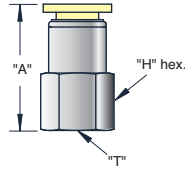

Female Connector

(10/pack)

Tubeing	Thread "T"	Part No.	"A"	"H" Hex.
5/32"	#10-32	PQ-FC05N	0.905"	7/16"
	1/8" NPT	PQ-FC05P	1.080"	9/16"
4 mm*	M5 x 0.8	PQ-FC04M5	0.905"	12 mm
	R1/8	PQ-FC04MR	1.080"	
6 mm*	R1/8	PQ-FC06MR	1.080"	14 mm
	R1/4	PQ-FC06M2	1.100"	17 mm
1/4"	1/8" NPT	PQ-FC08P	1.080"	9/16"
	1/4" NPT	PQ-FC08Q	1.220"	11/16"
5/16"	1/8" NPT	PQ-FC10P	1.170"	11/16"
	1/4" NPT	PQ-FC10Q	1.250"	11/16"
	3/8" NPT	PQ-FC10W	1.260"	7/8"
8 mm*	R1/8	PQ-FC08MR	1.170"	17 mm
	R1/4	PQ-FC08M2	1.170"	17 mm
	R3/8	PQ-FC08M3	1.250"	19 mm
3/8"	1/4" NPT	PQ-FC12Q	1.380"	7/8"
	3/8" NPT	PQ-FC12W		

Male Connector

(10/pack)

Tubeing	Thread "T"	Part No.	"A"	"H" Hex.
1/8"	#10-32	PQ-MC04N	0.899"	7/16"
	1/8" NPT	PQ-MC04P	0.836"	
	1/4" NPT	PQ-MC04Q	0.920"	
5/32"	#10-32	PQ-MC05N	0.899"	7/16"
	1/8" NPT	PQ-MC05P	0.836"	7/16"
	1/4" NPT	PQ-MC05Q	0.920"	9/16"
4 mm*	M5 x 0.8	PQ-MC04M5	0.899"	10 mm
	R1/8	PQ-MC04MR	0.836"	
6 mm*	M5 x 0.8	PQ-MC06M5	0.948"	12 mm
	R1/8	PQ-MC06MR	0.878"	12 mm
	R1/4	PQ-MC06M2	0.873"	14 mm
1/4"	#10-32	PQ-MC08N	0.913"	1/2"
	1/8" NPT	PQ-MC08P	0.913"	1/2"
	1/4" NPT	PQ-MC08Q	0.965"	9/16"
	3/8" NPT	PQ-MC08W	0.965"	11/16"
5/16"	1/8" NPT	PQ-MC10P	1.090"	9/16"
	1/4" NPT	PQ-MC10Q	1.050"	9/16"
	3/8" NPT	PQ-MC10W	1.060"	11/16"
8 mm*	M5 x 0.8	PQ-MC08M5	1.030"	14 mm
	R1/8	PQ-MC08MR	1.030"	14 mm
	R1/4	PQ-MC08M2	1.060"	14 mm
	R3/8	PQ-MC08M3	0.950"	17 mm
3/8"	1/8" NPT	PQ-MC12P	1.280"	11/16"
	1/4" NPT	PQ-MC12Q	1.342"	11/16"
	3/8" NPT	PQ-MC12W	1.241"	11/16"
	1/2" NPT	PQ-MC12Z	1.240"	7/8"
1/2"	1/4" NPT	PQ-MC16Q	1.342"	11/16"
	3/8" NPT	PQ-MC16W	1.241"	7/8"
	1/2" NPT	PQ-MC16Z	1.240"	7/8"