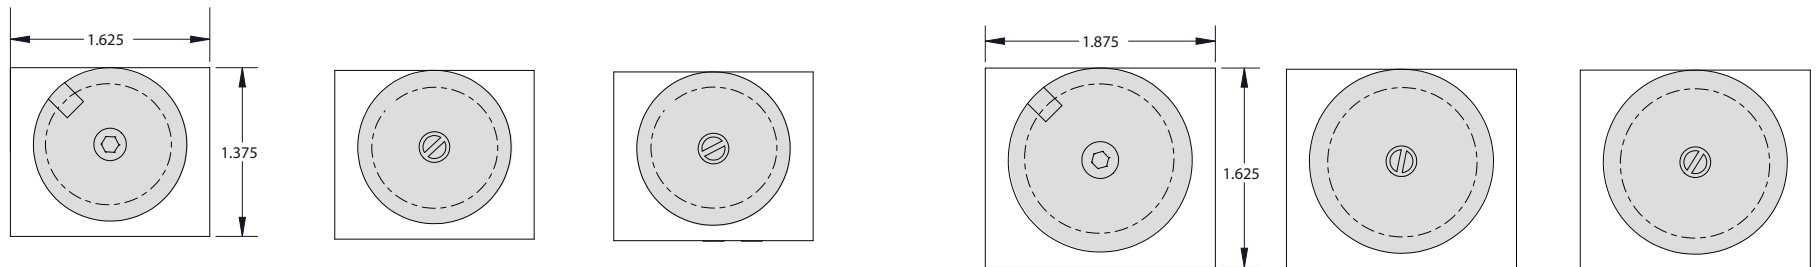

PIV MEDIA ISOLATION VALVES

Manifold Mount

Clippard

877-245-6247 | clippard