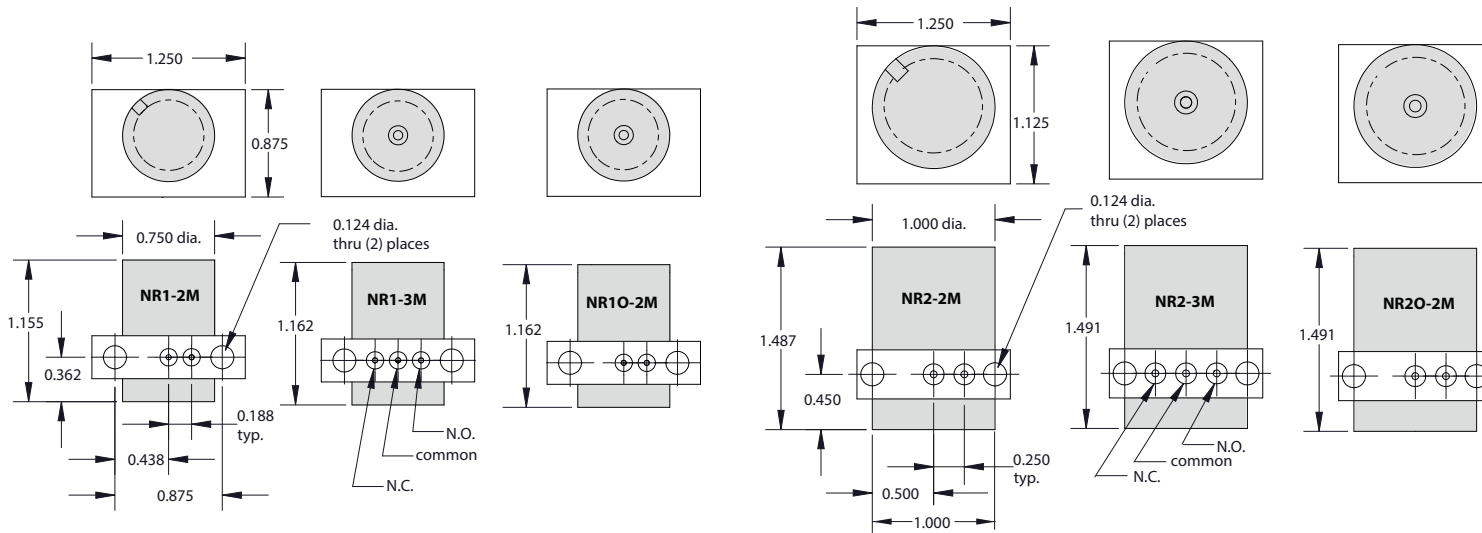

PIV MEDIA ISOLATION VALVES

Manifold Mount

Clippard

877-245-6247 | clippard