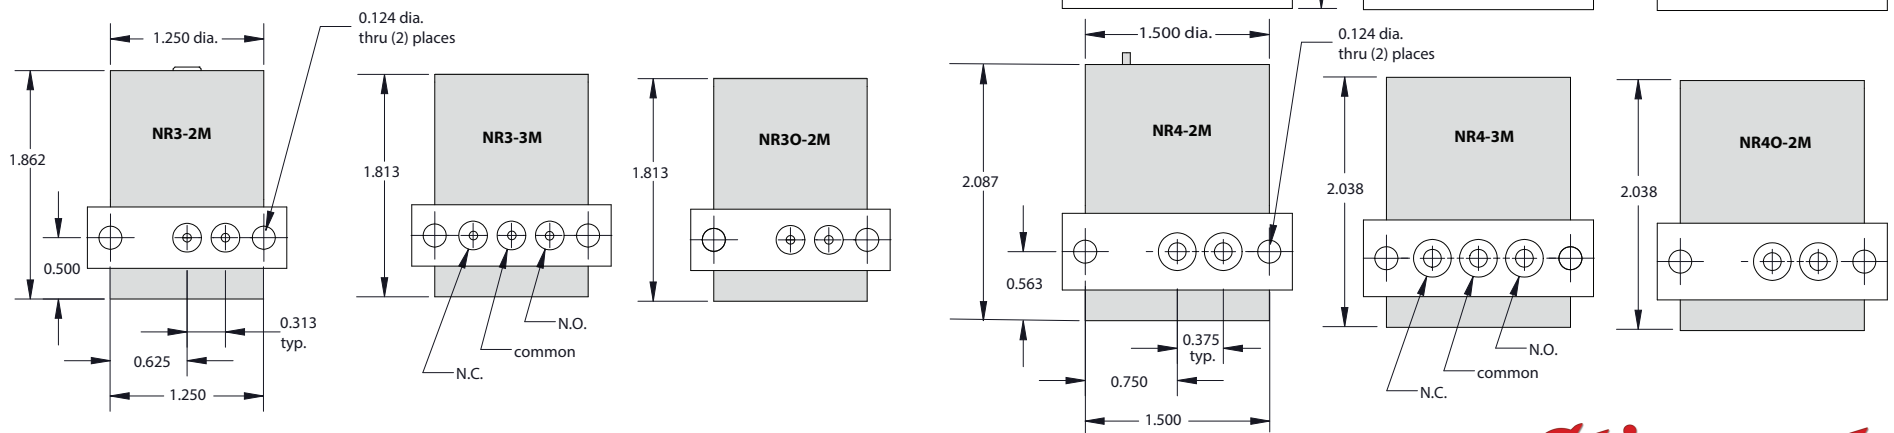

PIV MEDIA ISOLATION VALVES

Manifold Mount

Clippard

877-245-6247 | clippard