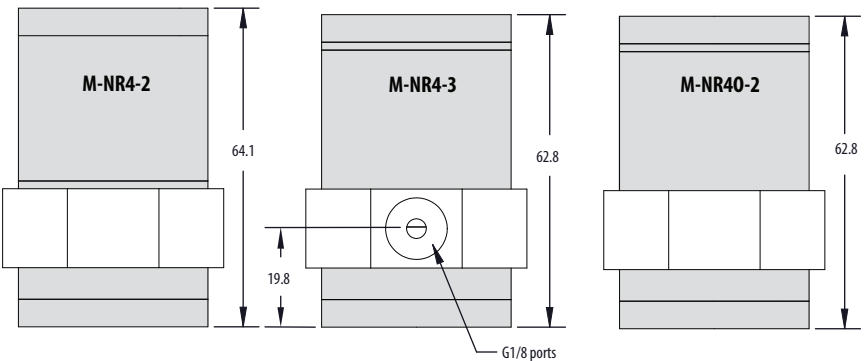

# NIV MEDIA ISOLATION VALVES

Standard Mount (metric)

*Clippard*

877-245-6247 | clippard