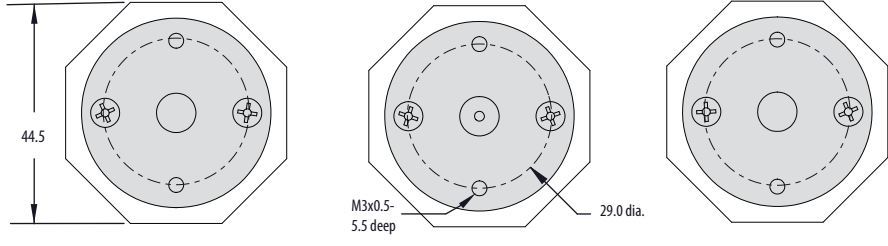

# NIV MEDIA ISOLATION VALVES

Standard Mount (metric)

*Clippard*

877-245-6247 | clippard