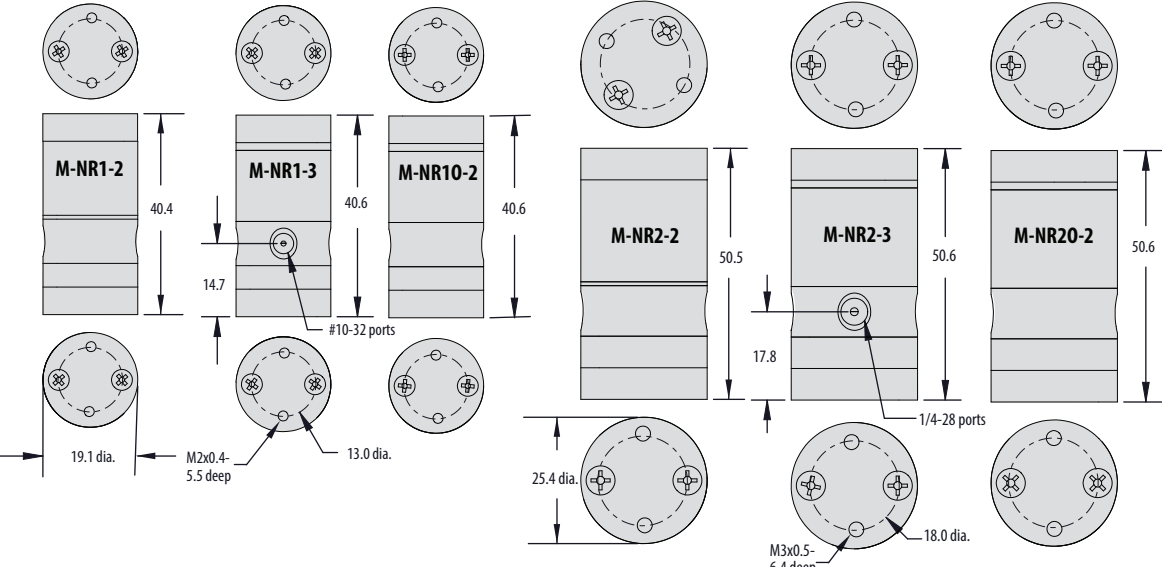

# NIV MEDIA ISOLATION VALVES

Standard Mount (metric)

*Clippard*

877-245-6247 | clippard