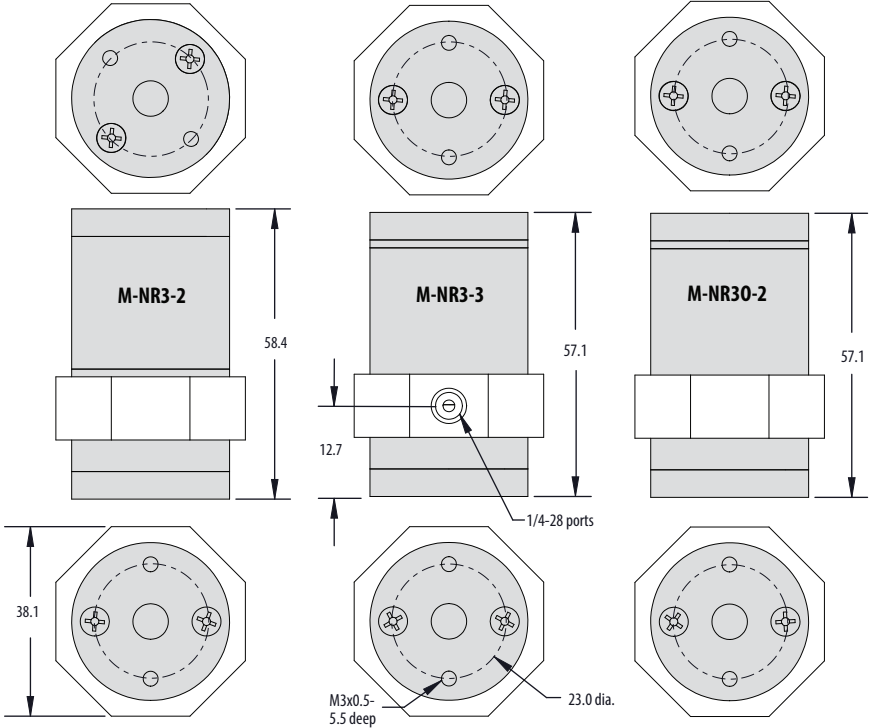

# NIV MEDIA ISOLATION VALVES

Standard Mount (metric)

*Clippard*

877-245-6247 | clippard