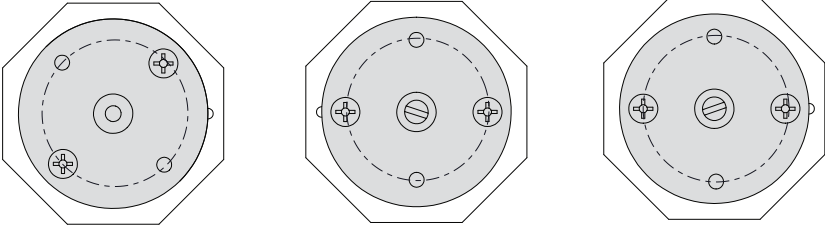

# NIV MEDIA ISOLATION VALVES

Standard Mount (metric)

*Clippard*

877-245-6247 | clippard