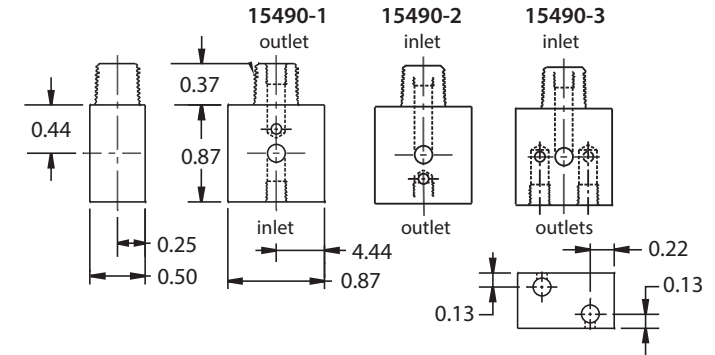

EVP PROPORTIONAL ELECTRONIC VALVES

Standard Mount Valves

Manifolds

Manifold Mount Valves

Clippard

877-245-6247 | clippard