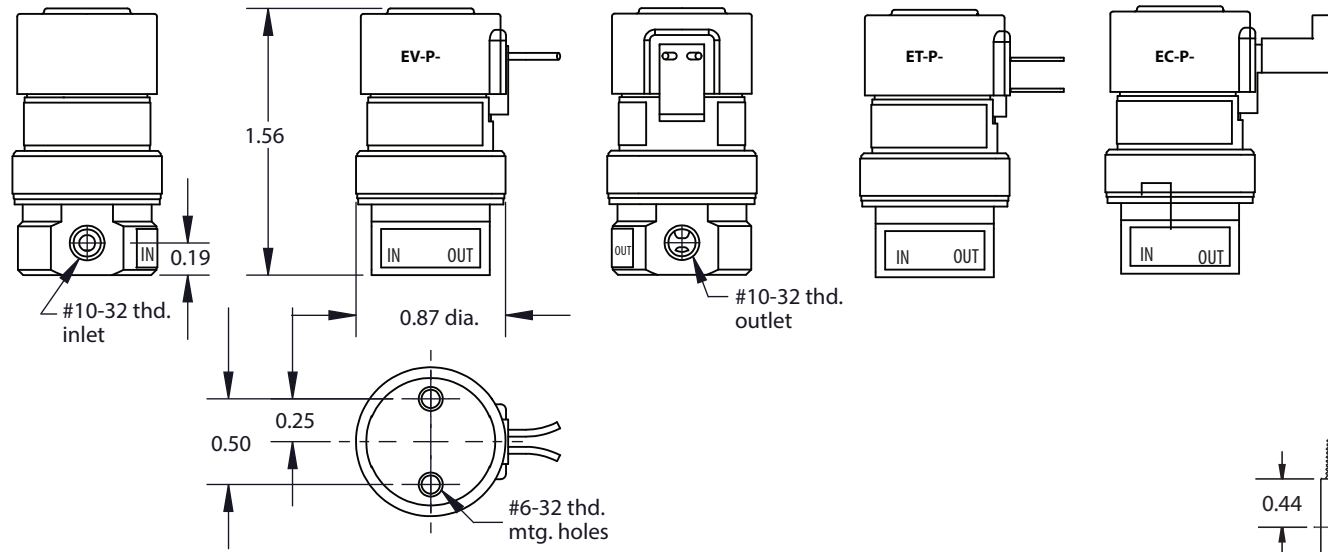

EVP PROPORTIONAL ELECTRONIC VALVES

Standard Mount Valves

Manifolds

Manifold Mount Valves

Clippard

877-245-6247 | clippard