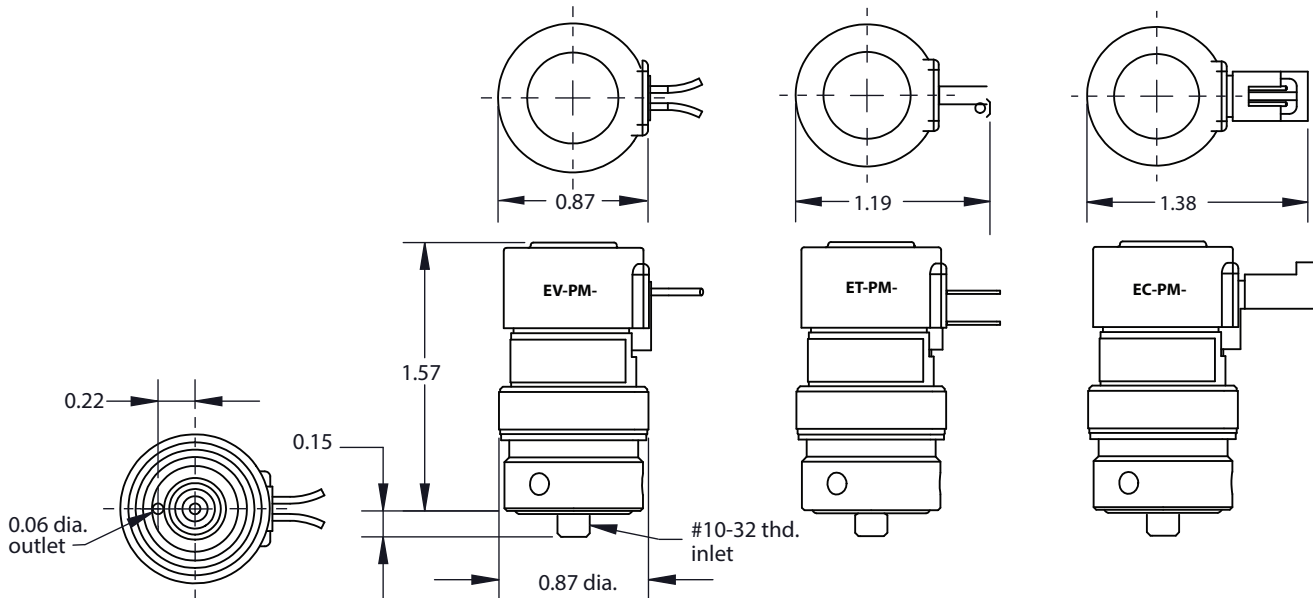

EVP PROPORTIONAL ELECTRONIC VALVES

Standard Mount Valves

Manifolds

Manifold Mount Valves

Clippard

877-245-6247 | clippard