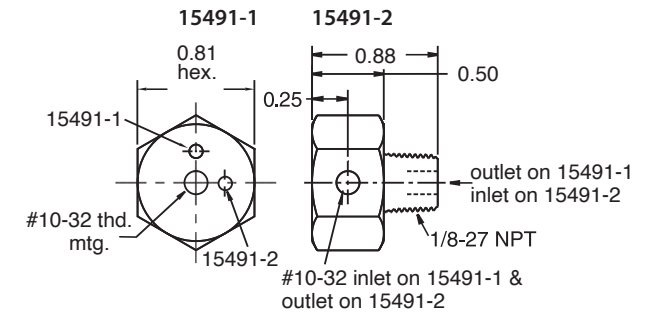

EVP PROPORTIONAL ELECTRONIC VALVES

Standard Mount Valves

Manifolds

Manifold Mount Valves

Clippard

877-245-6247 | clippard