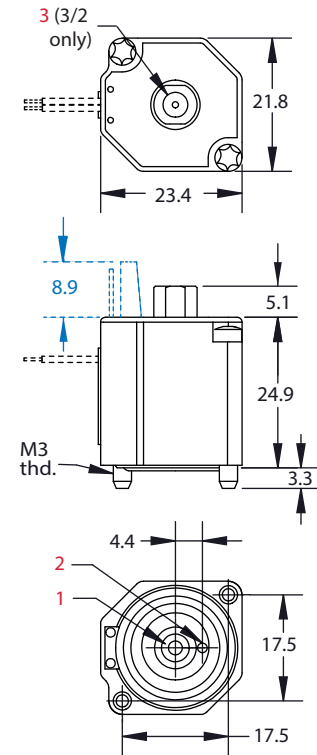

ES SERIES ELECTRONIC VALVES

Imperial

Metric

ES-2T-XX/ES-3T-XX
ES-2W-XX/ES-3W-XX

ESO-3T-XX
ESO-3W-XX

M-ES-2T-XX/M-ES-3T-XX
M-ES-2W-XX/M-ES-3W-XX

M-ESO-3T-XX
M-ESO-3W-XX

Clippard