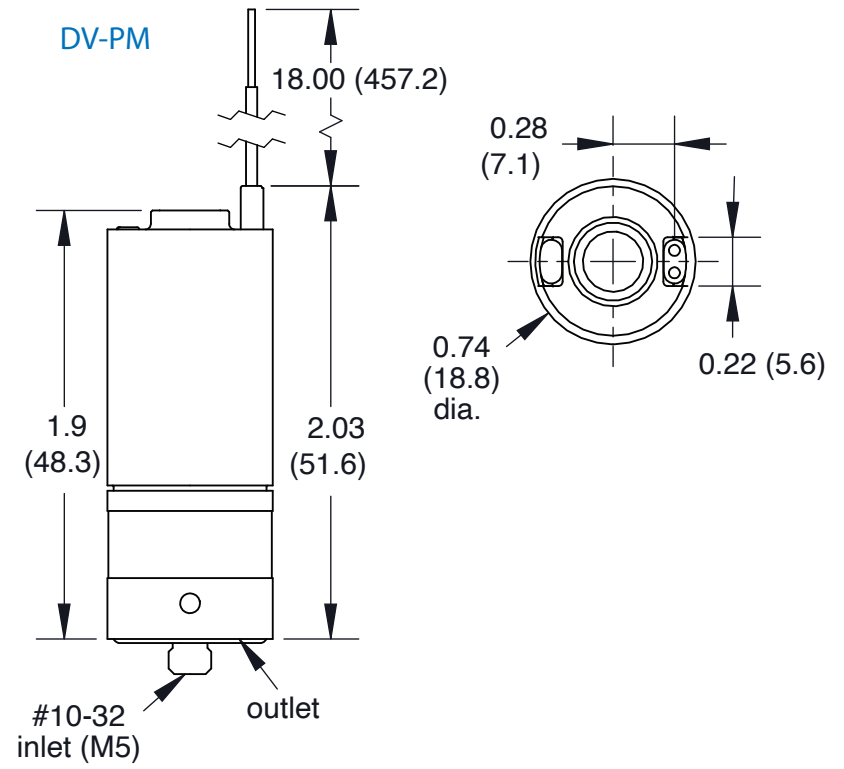

DVP PROPORTIONAL ELECTRONIC VALVES

Manifold Mount

Clippard

877-245-6247 | clippard