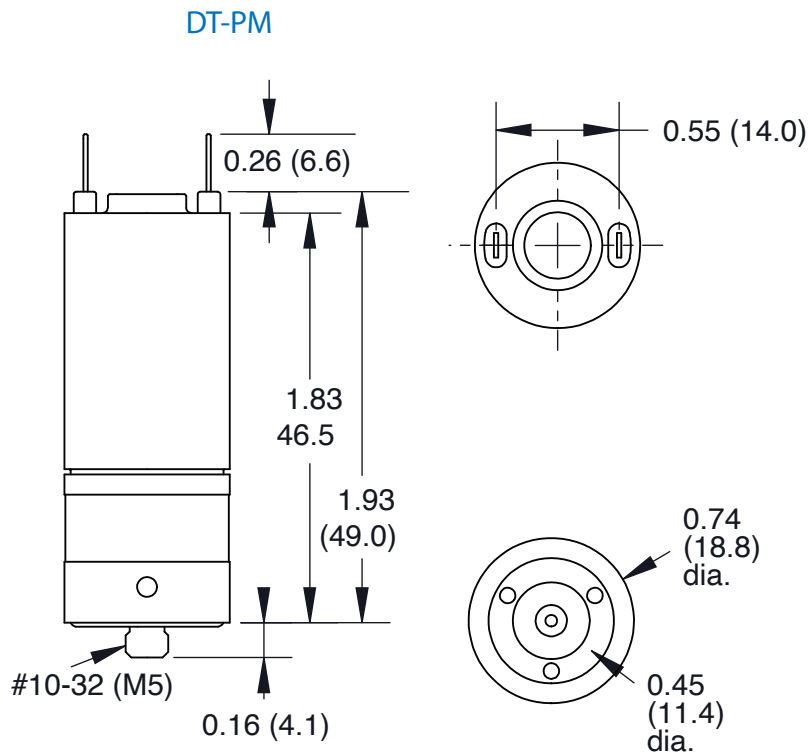

DVP PROPORTIONAL ELECTRONIC VALVES

Manifold Mount

Clippard

877-245-6247 | clippard