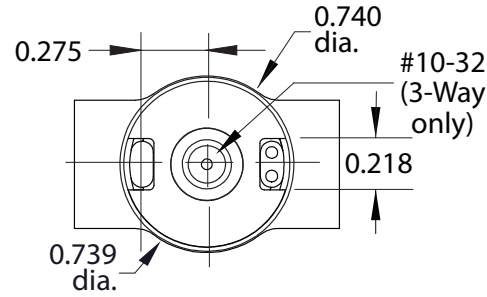

Spade Terminals
Cartridge Style

Wire Leads
Manifold Mount

Wire Leads
In-Line Manifold

Spade Terminals
In-Line Manifold

Clippard

DV Series High Flow
Electronic Valves

www.clippard.com