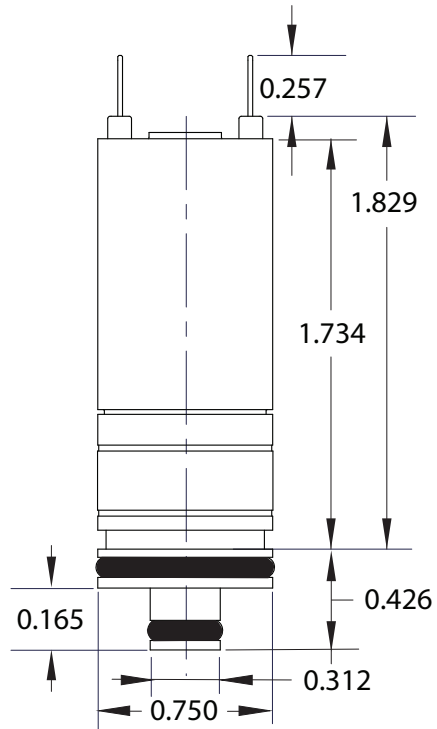

Spade Terminals
Cartridge Style

Wire Leads
Manifold Mount

Wire Leads
In-Line Manifold

Spade Terminals
In-Line Manifold

Clippard

DV Series High Flow
Electronic Valves

www.clippard.com