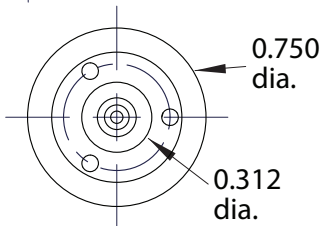

Spade Terminals
Cartridge Style

Wire Leads
Manifold Mount

Wire Leads
In-Line Manifold

Spade Terminals
In-Line Manifold

Clippard

DV Series High Flow
Electronic Valves

www.clippard.com