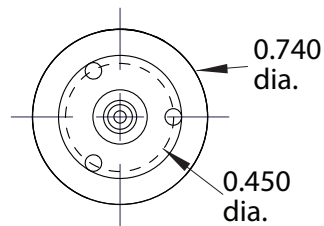

Spade Terminals
Cartridge Style

Wire Leads
Manifold Mount

Wire Leads
In-Line Manifold

Spade Terminals
In-Line Manifold

Clippard

DV Series High Flow
Electronic Valves

www.clippard.com