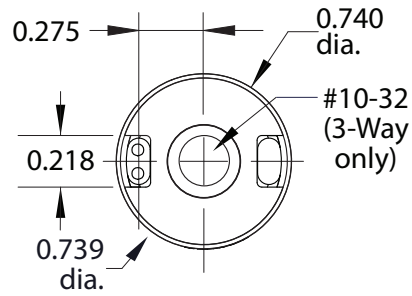

Spade Terminals
Cartridge Style

Wire Leads
Manifold Mount

Wire Leads
In-Line Manifold

Spade Terminals
In-Line Manifold

Clippard

DV Series High Flow
Electronic Valves

www.clippard.com