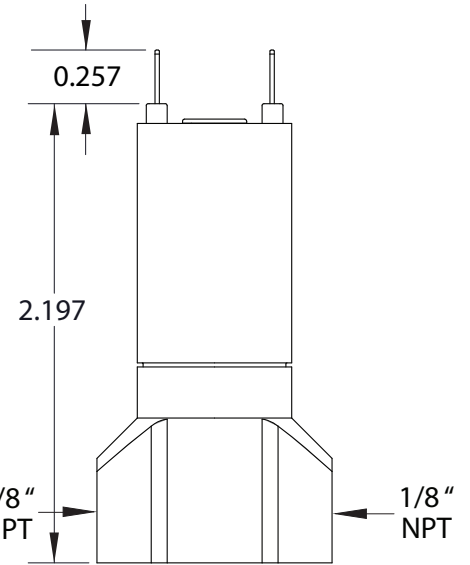

Spade Terminals
Cartridge Style

Wire Leads
Manifold Mount

Wire Leads
In-Line Manifold

Spade Terminals
In-Line Manifold

Clippard

DV Series High Flow
Electronic Valves

www.clippard.com