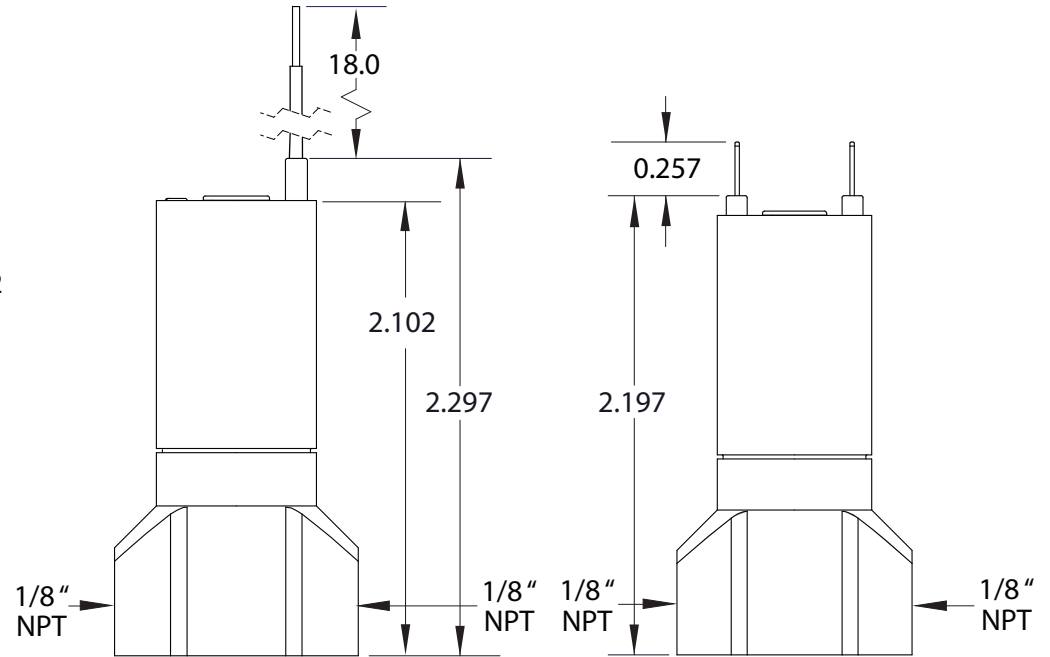

Spade Terminals
Cartridge Style

Wire Leads
Manifold Mount

Wire Leads
In-Line Manifold

Spade Terminals
In-Line Manifold

Clippard

DV Series High Flow
Electronic Valves

www.clippard.com