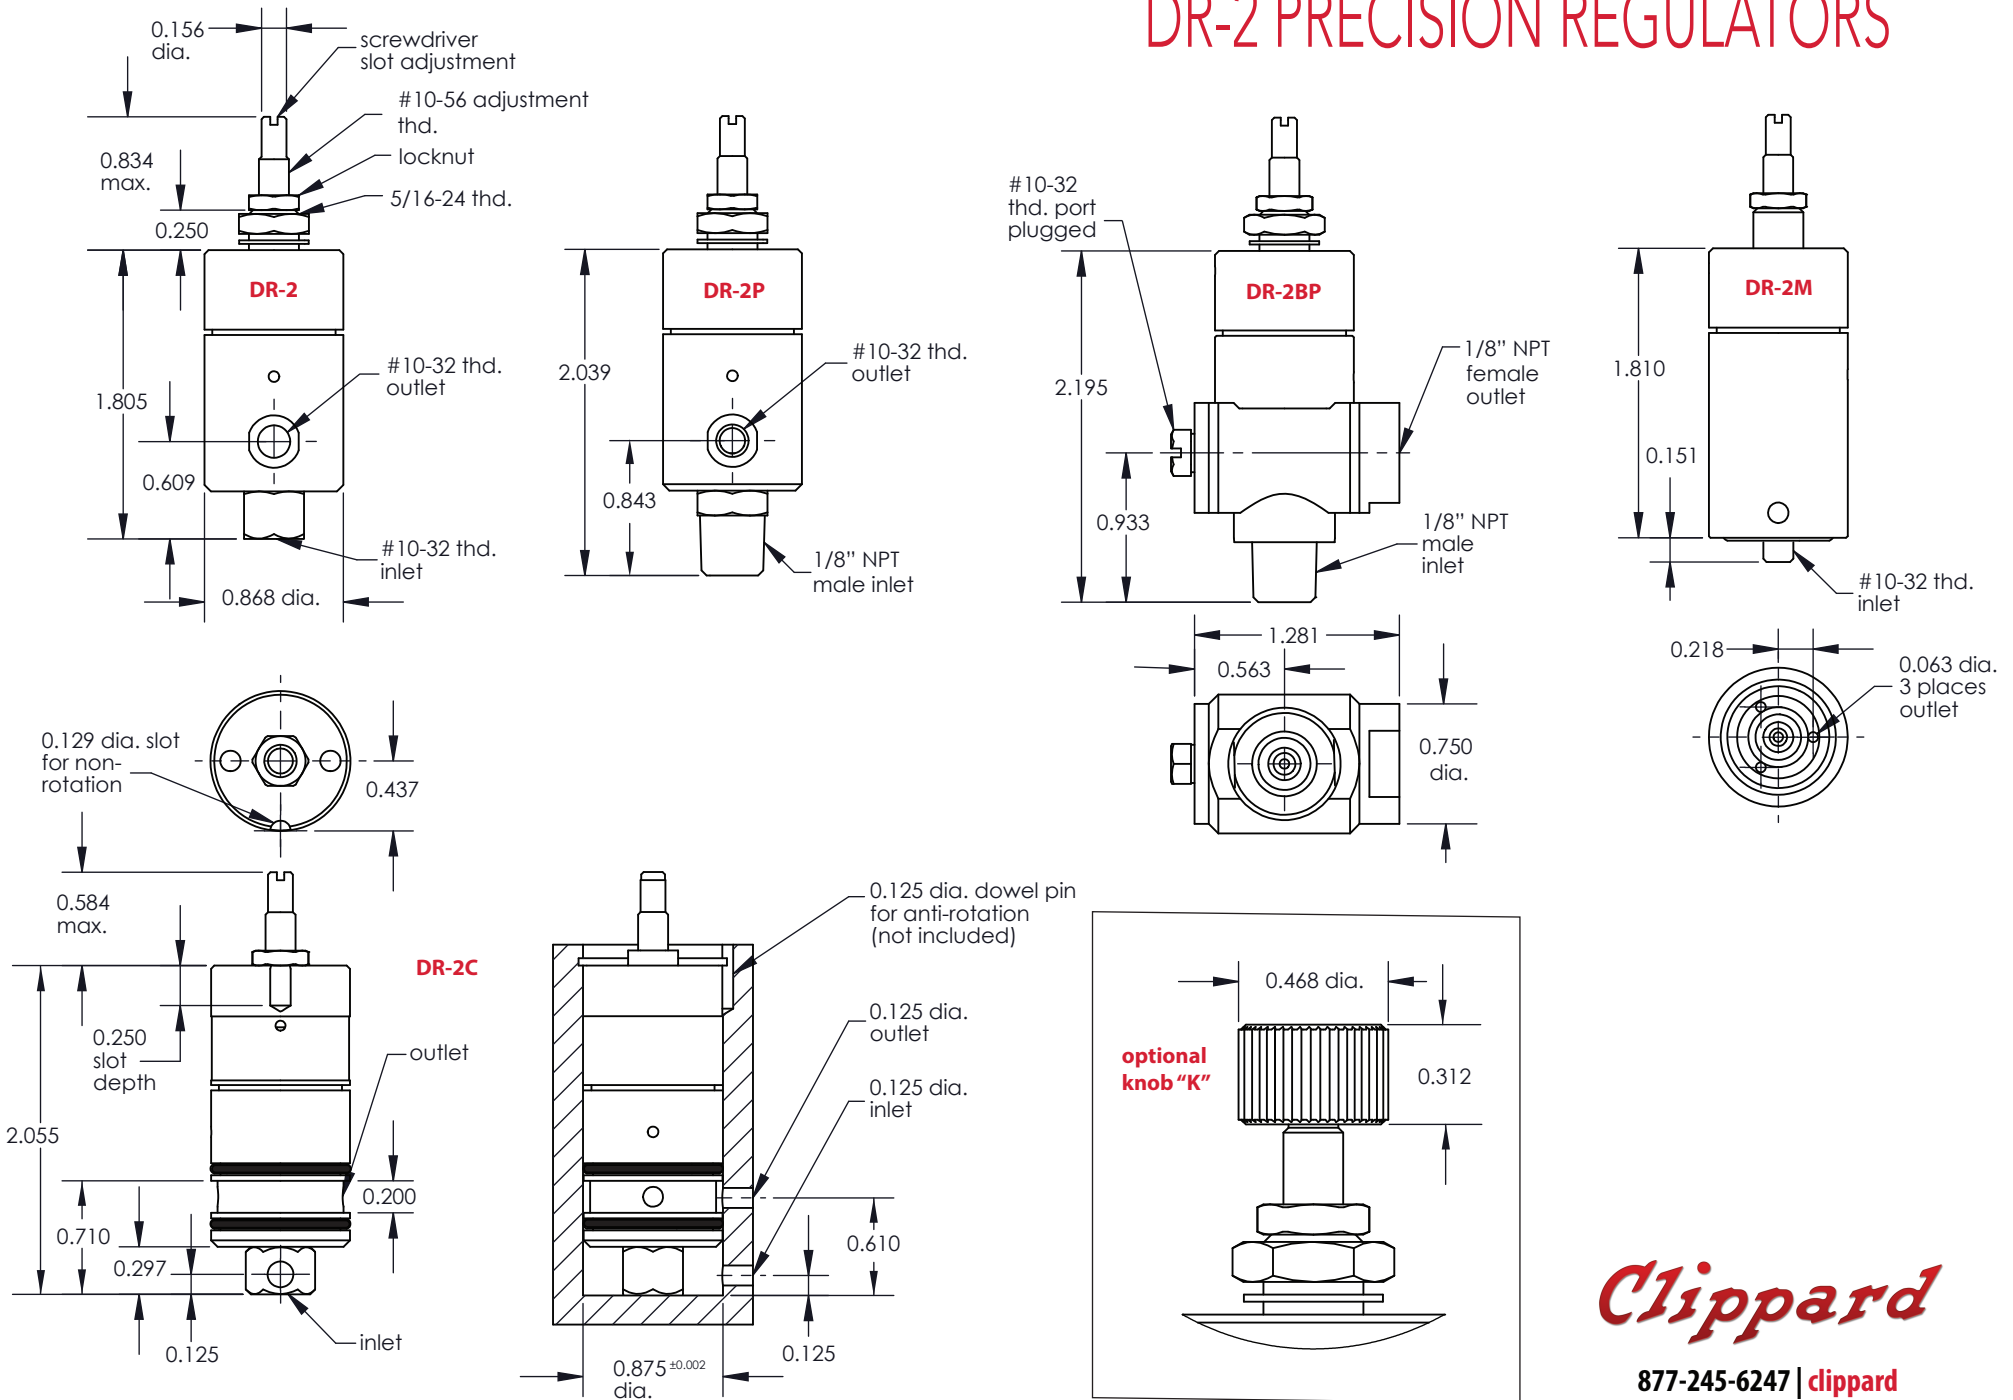

DR-2 PRECISION REGULATORS

Clippard

877-245-6247 | clippard