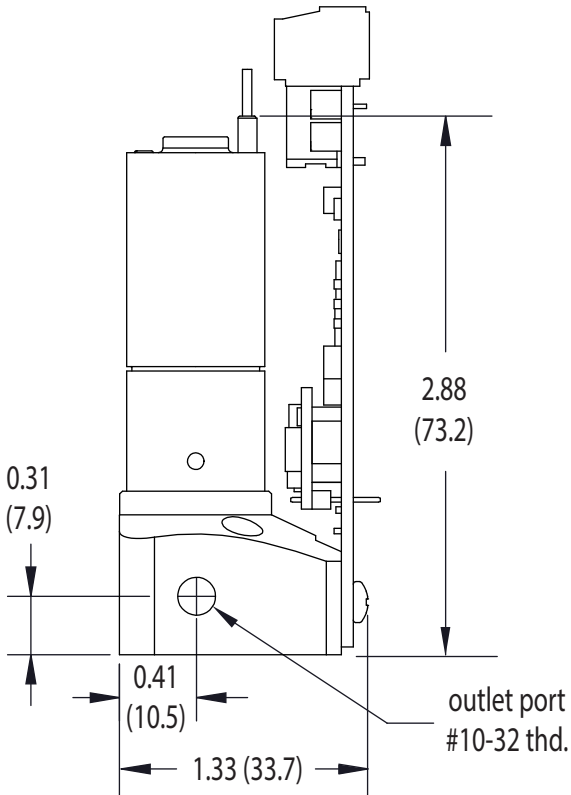

# CORDIS DYNAMIC PRESSURE CONTROLS

Unit with EV-P Proportional Valve

Unit with DV-P Proportional Valve

*Clippard*

877-245-6247 | clippard