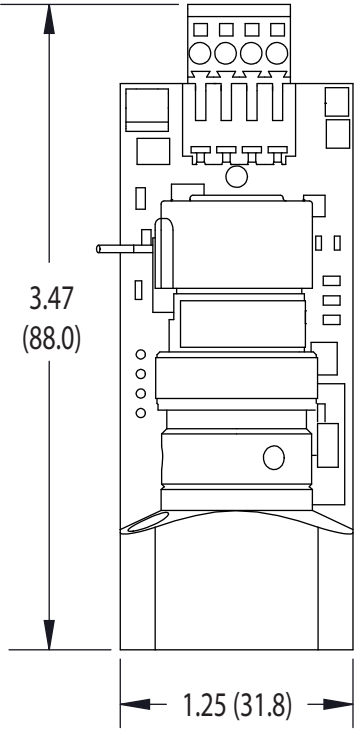

# CORDIS DYNAMIC PRESSURE CONTROLS

Unit with EV-P Proportional Valve

Unit with DV-P Proportional Valve

*Clippard*

877-245-6247 | clippard