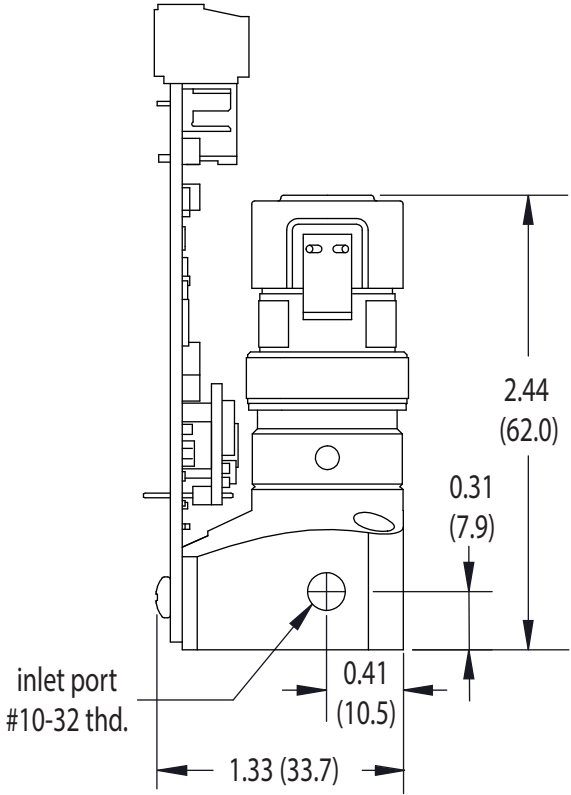

# CORDIS DYNAMIC PRESSURE CONTROLS

Unit with EV-P Proportional Valve

Unit with DV-P Proportional Valve

*Clippard*

877-245-6247 | clippard