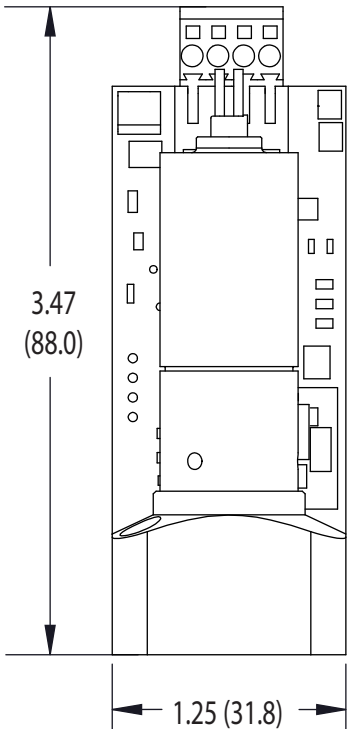

# CORDIS DYNAMIC PRESSURE CONTROLS

Unit with EV-P Proportional Valve

Unit with DV-P Proportional Valve

*Clippard*

877-245-6247 | clippard