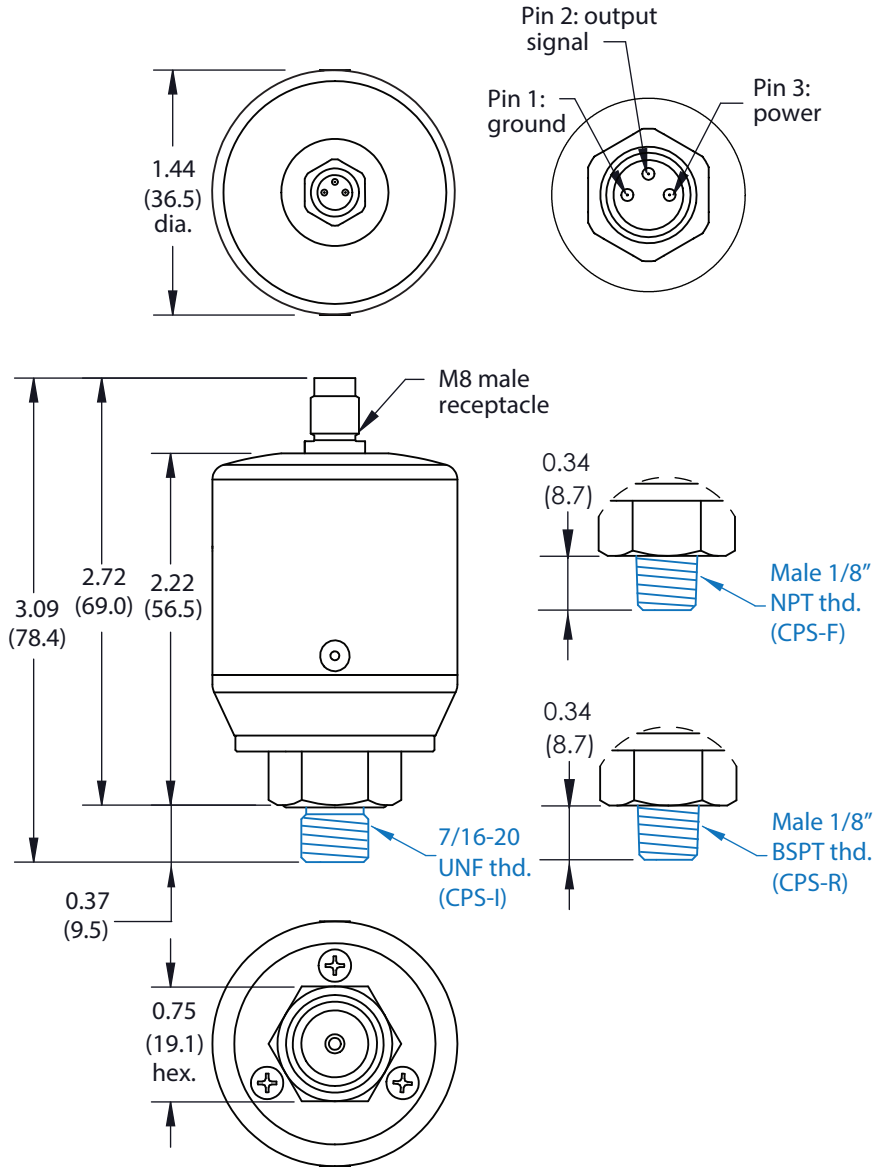

CORDIS PRESSURE SENSORS

Thread Mount

Manifold Mount

Clippard

877-245-6247 | clippard