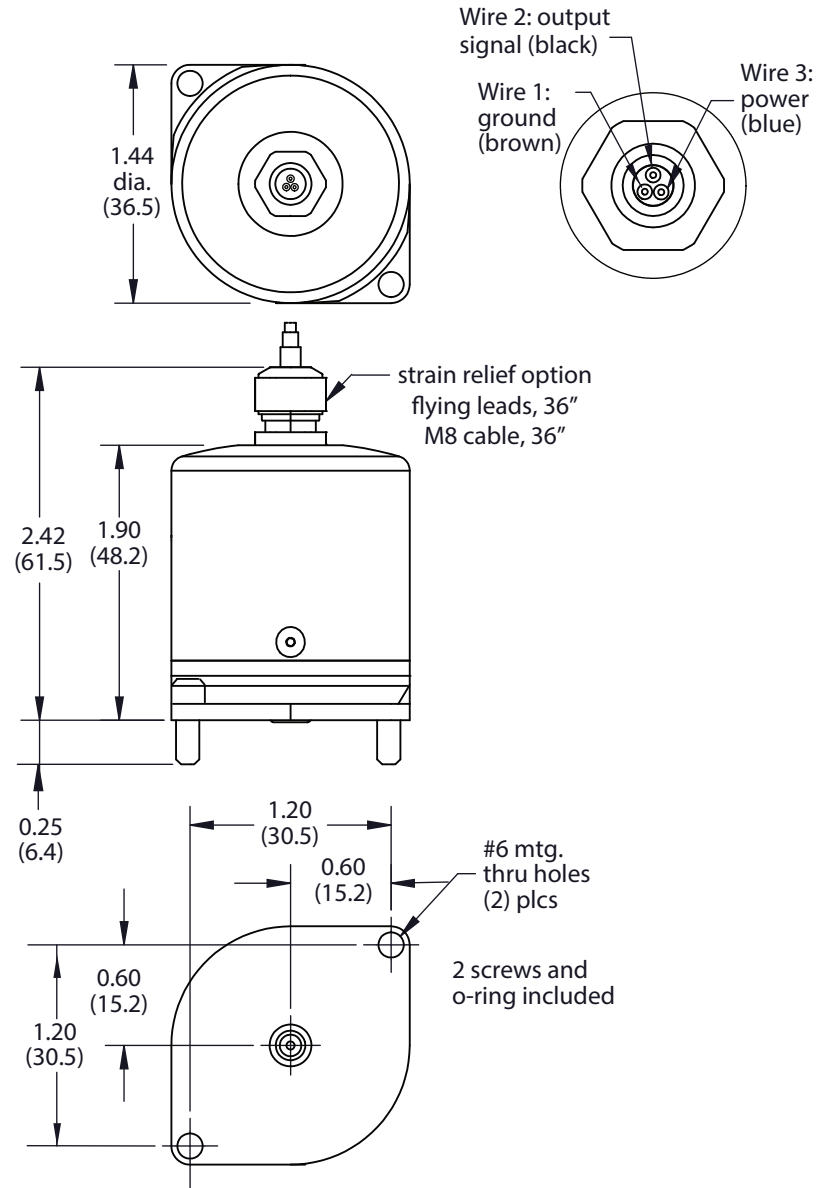

CORDIS PRESSURE SENSORS

Thread Mount

Manifold Mount

Clippard

877-245-6247 | clippard