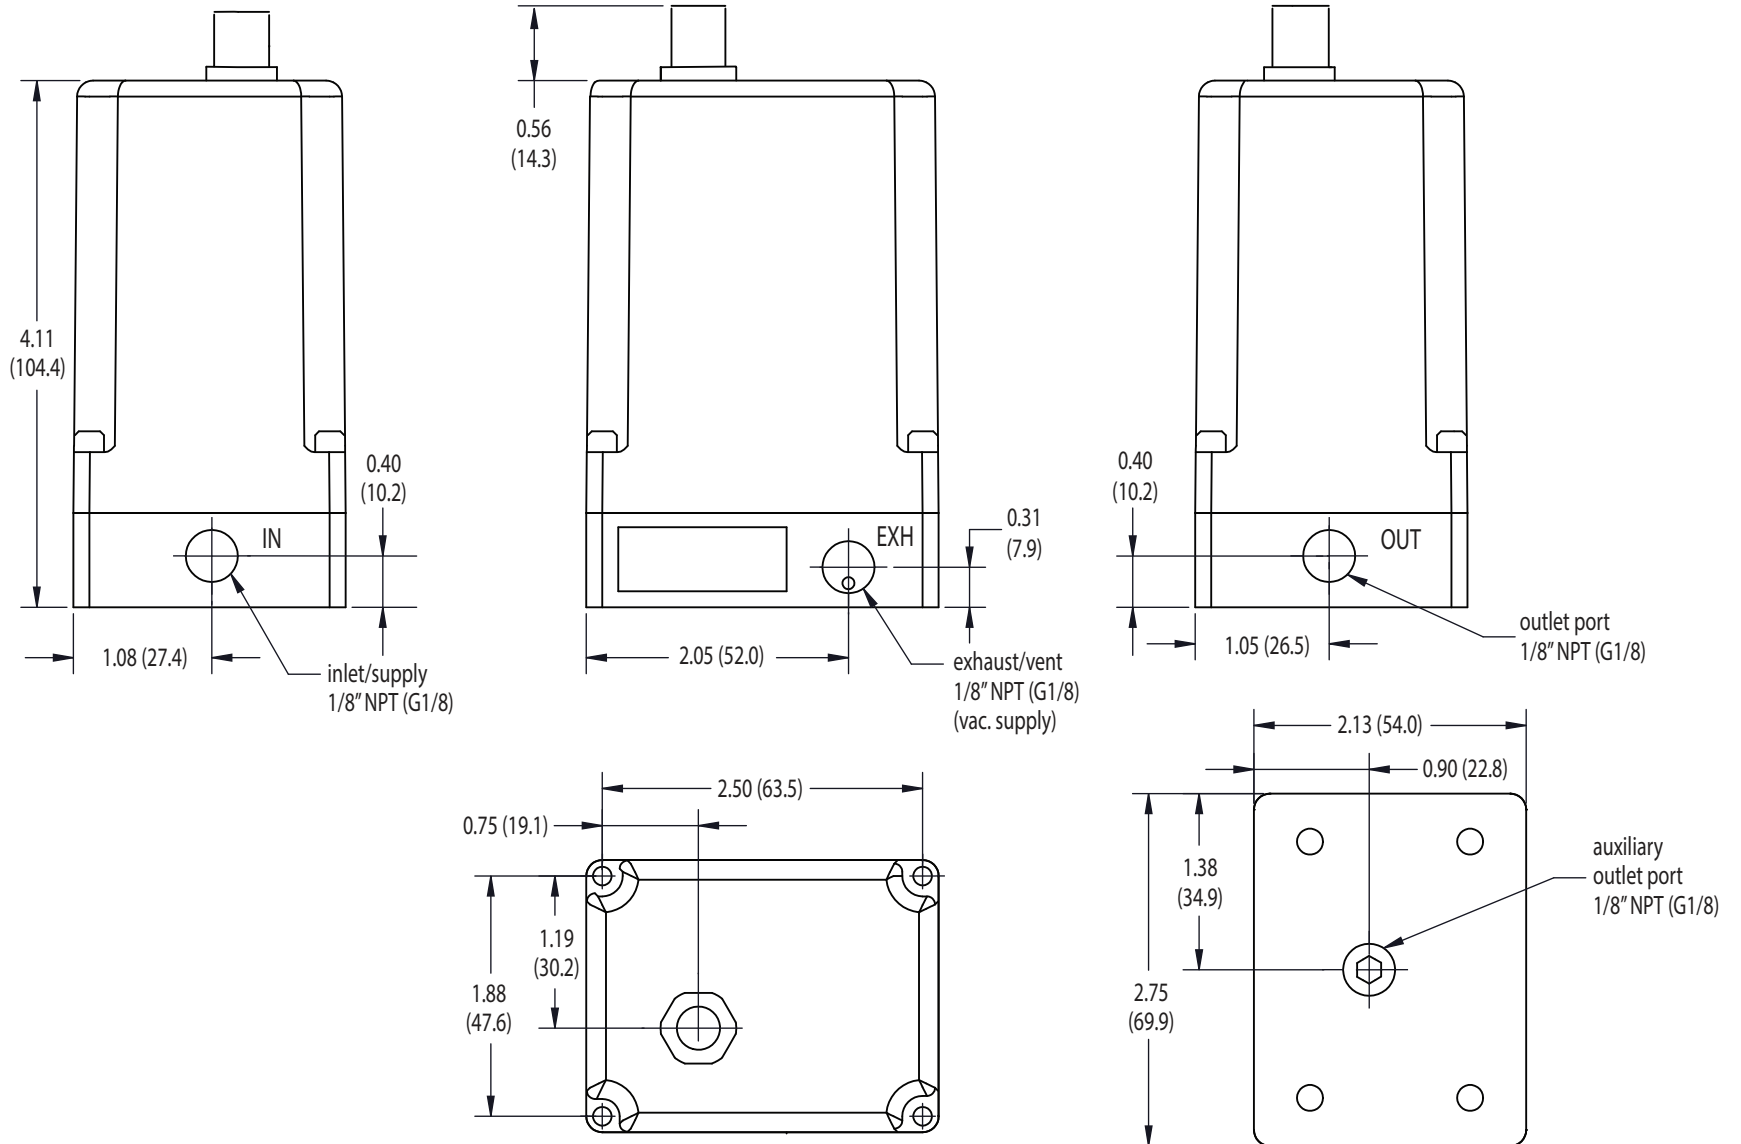

CORDIS HIGH PRESSURE CONTROLS

Clippard

877-245-6247 | clippard