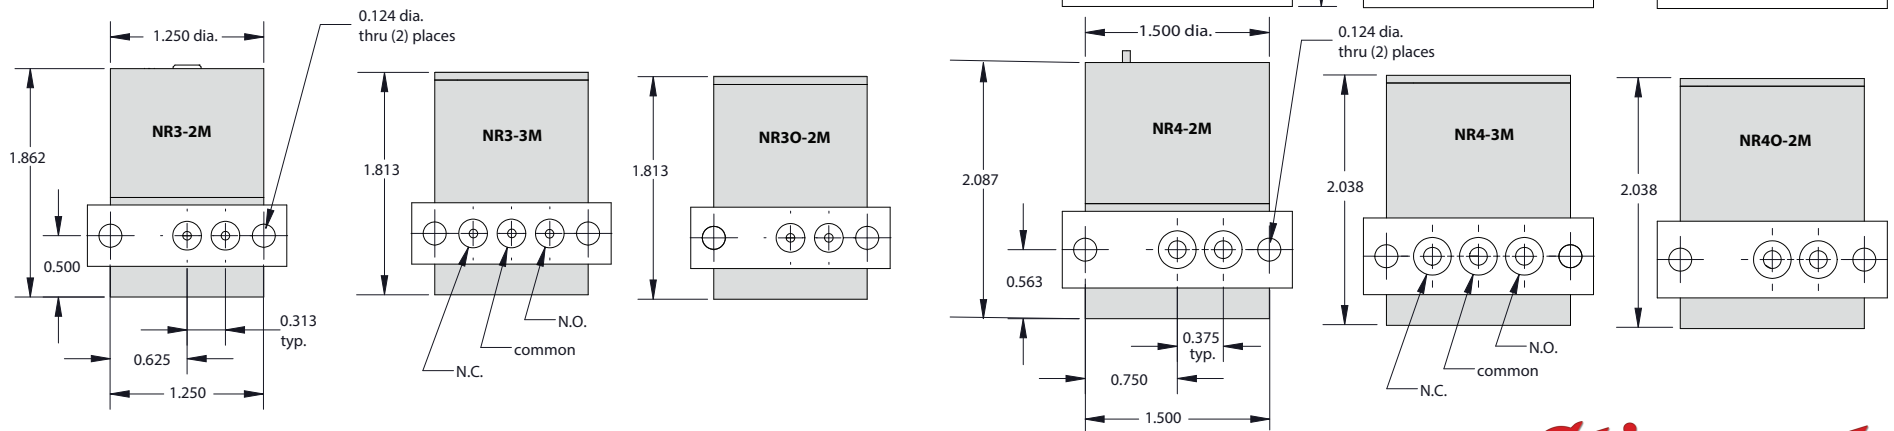

NIV MEDIA ISOLATION VALVES

Manifold Mount

Clippard

877-245-6247 | clippard