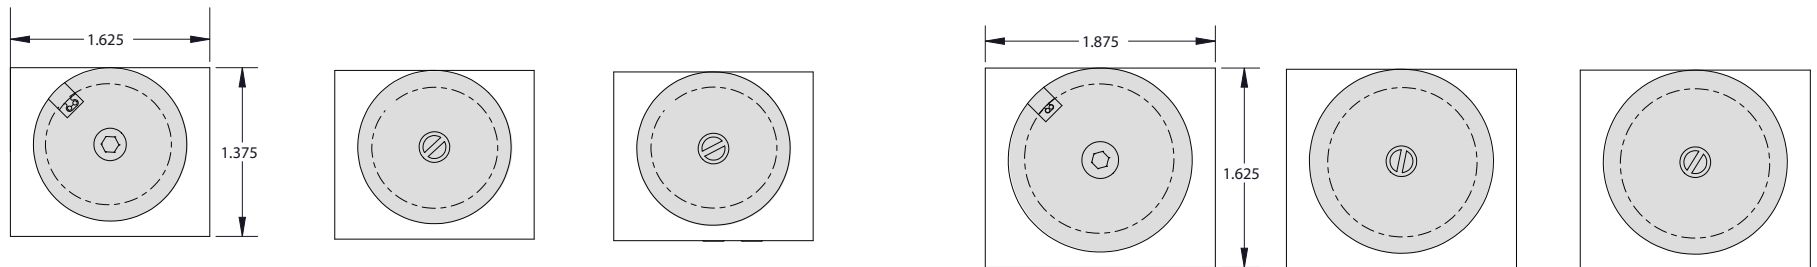

NIV MEDIA ISOLATION VALVES

Manifold Mount

Clippard

877-245-6247 | clippard