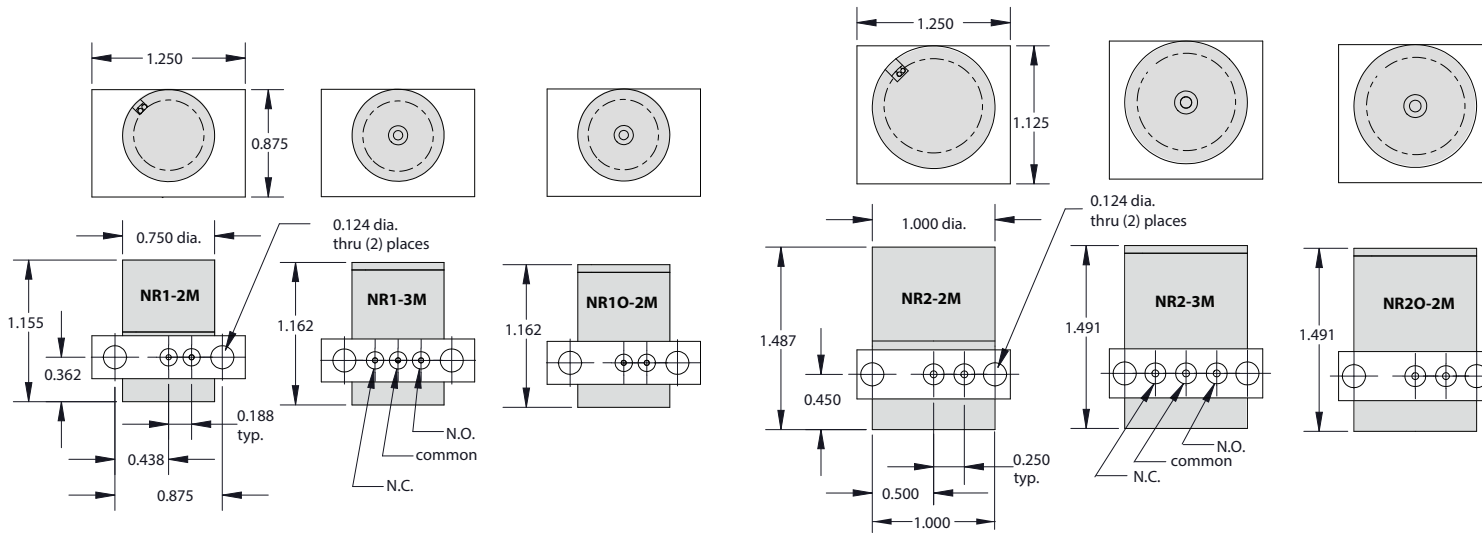

NIV MEDIA ISOLATION VALVES

Manifold Mount

Clippard

877-245-6247 | clippard