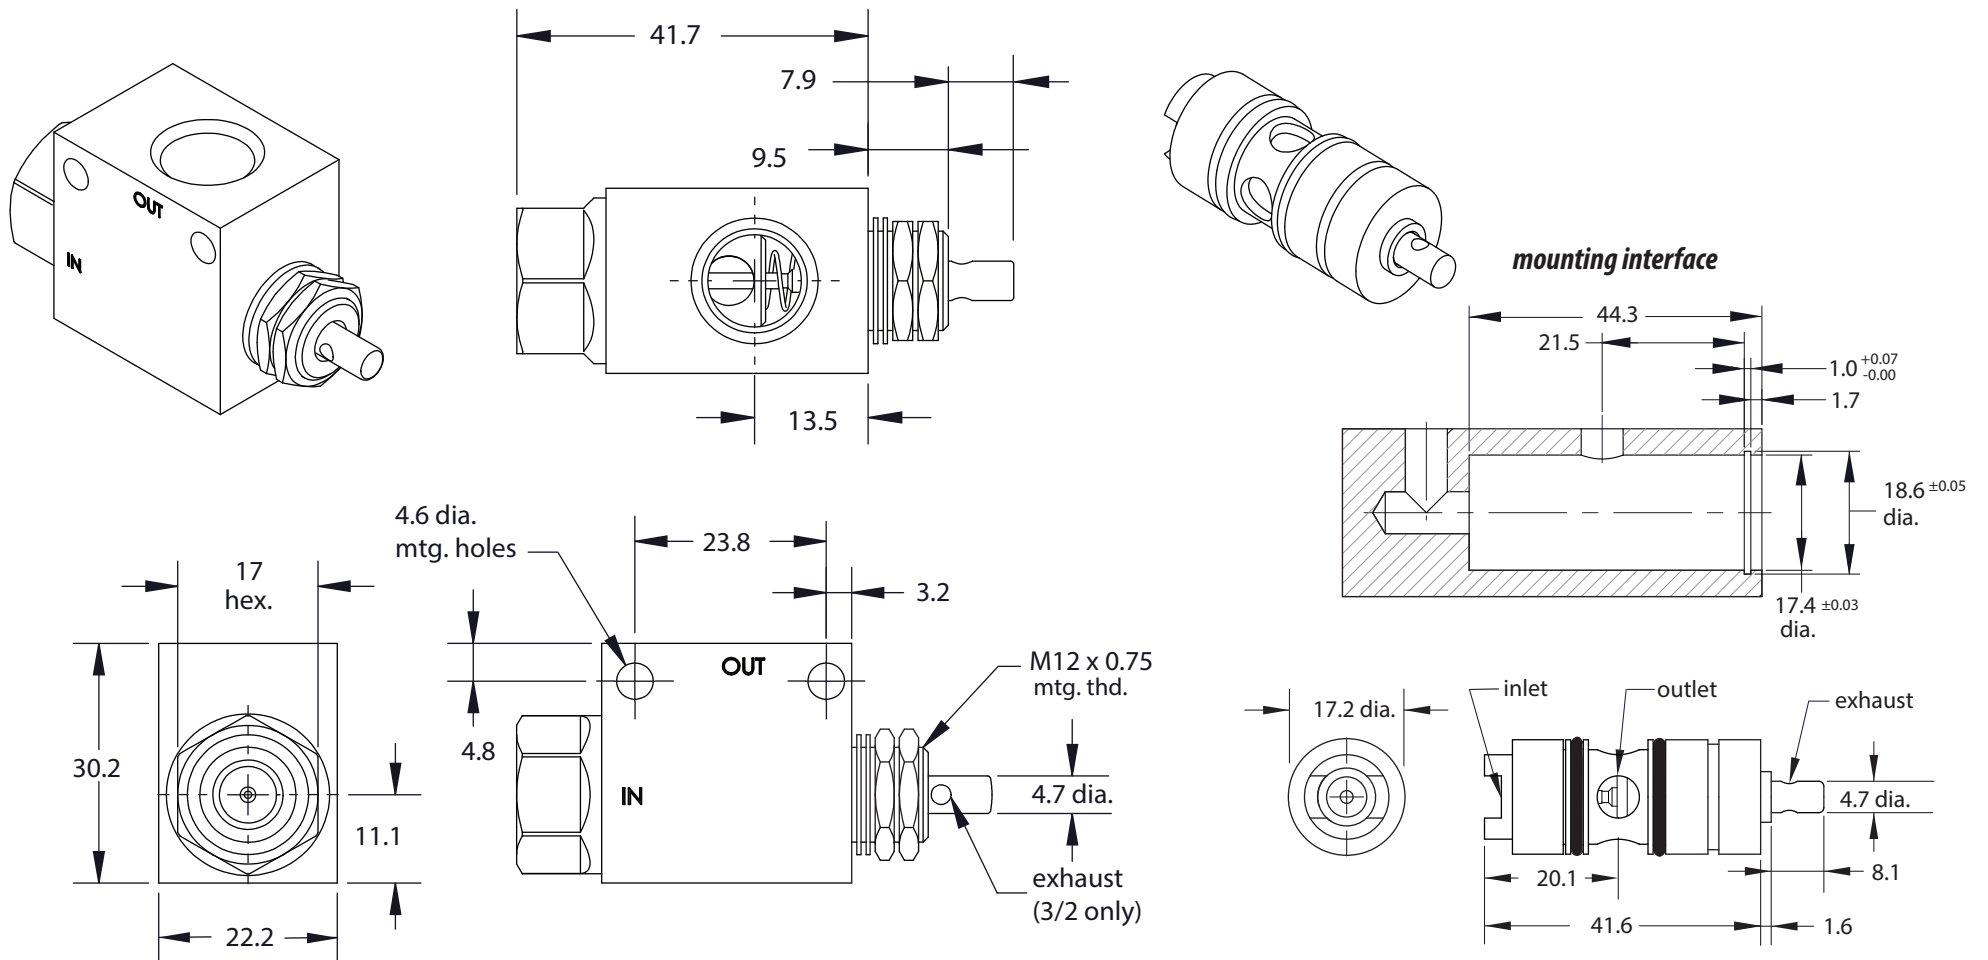

M-GV SERIES STEM & CARTRIDGE VALVES

2/2 & 3/2

Clippard

877-245-6247 | **clippard**