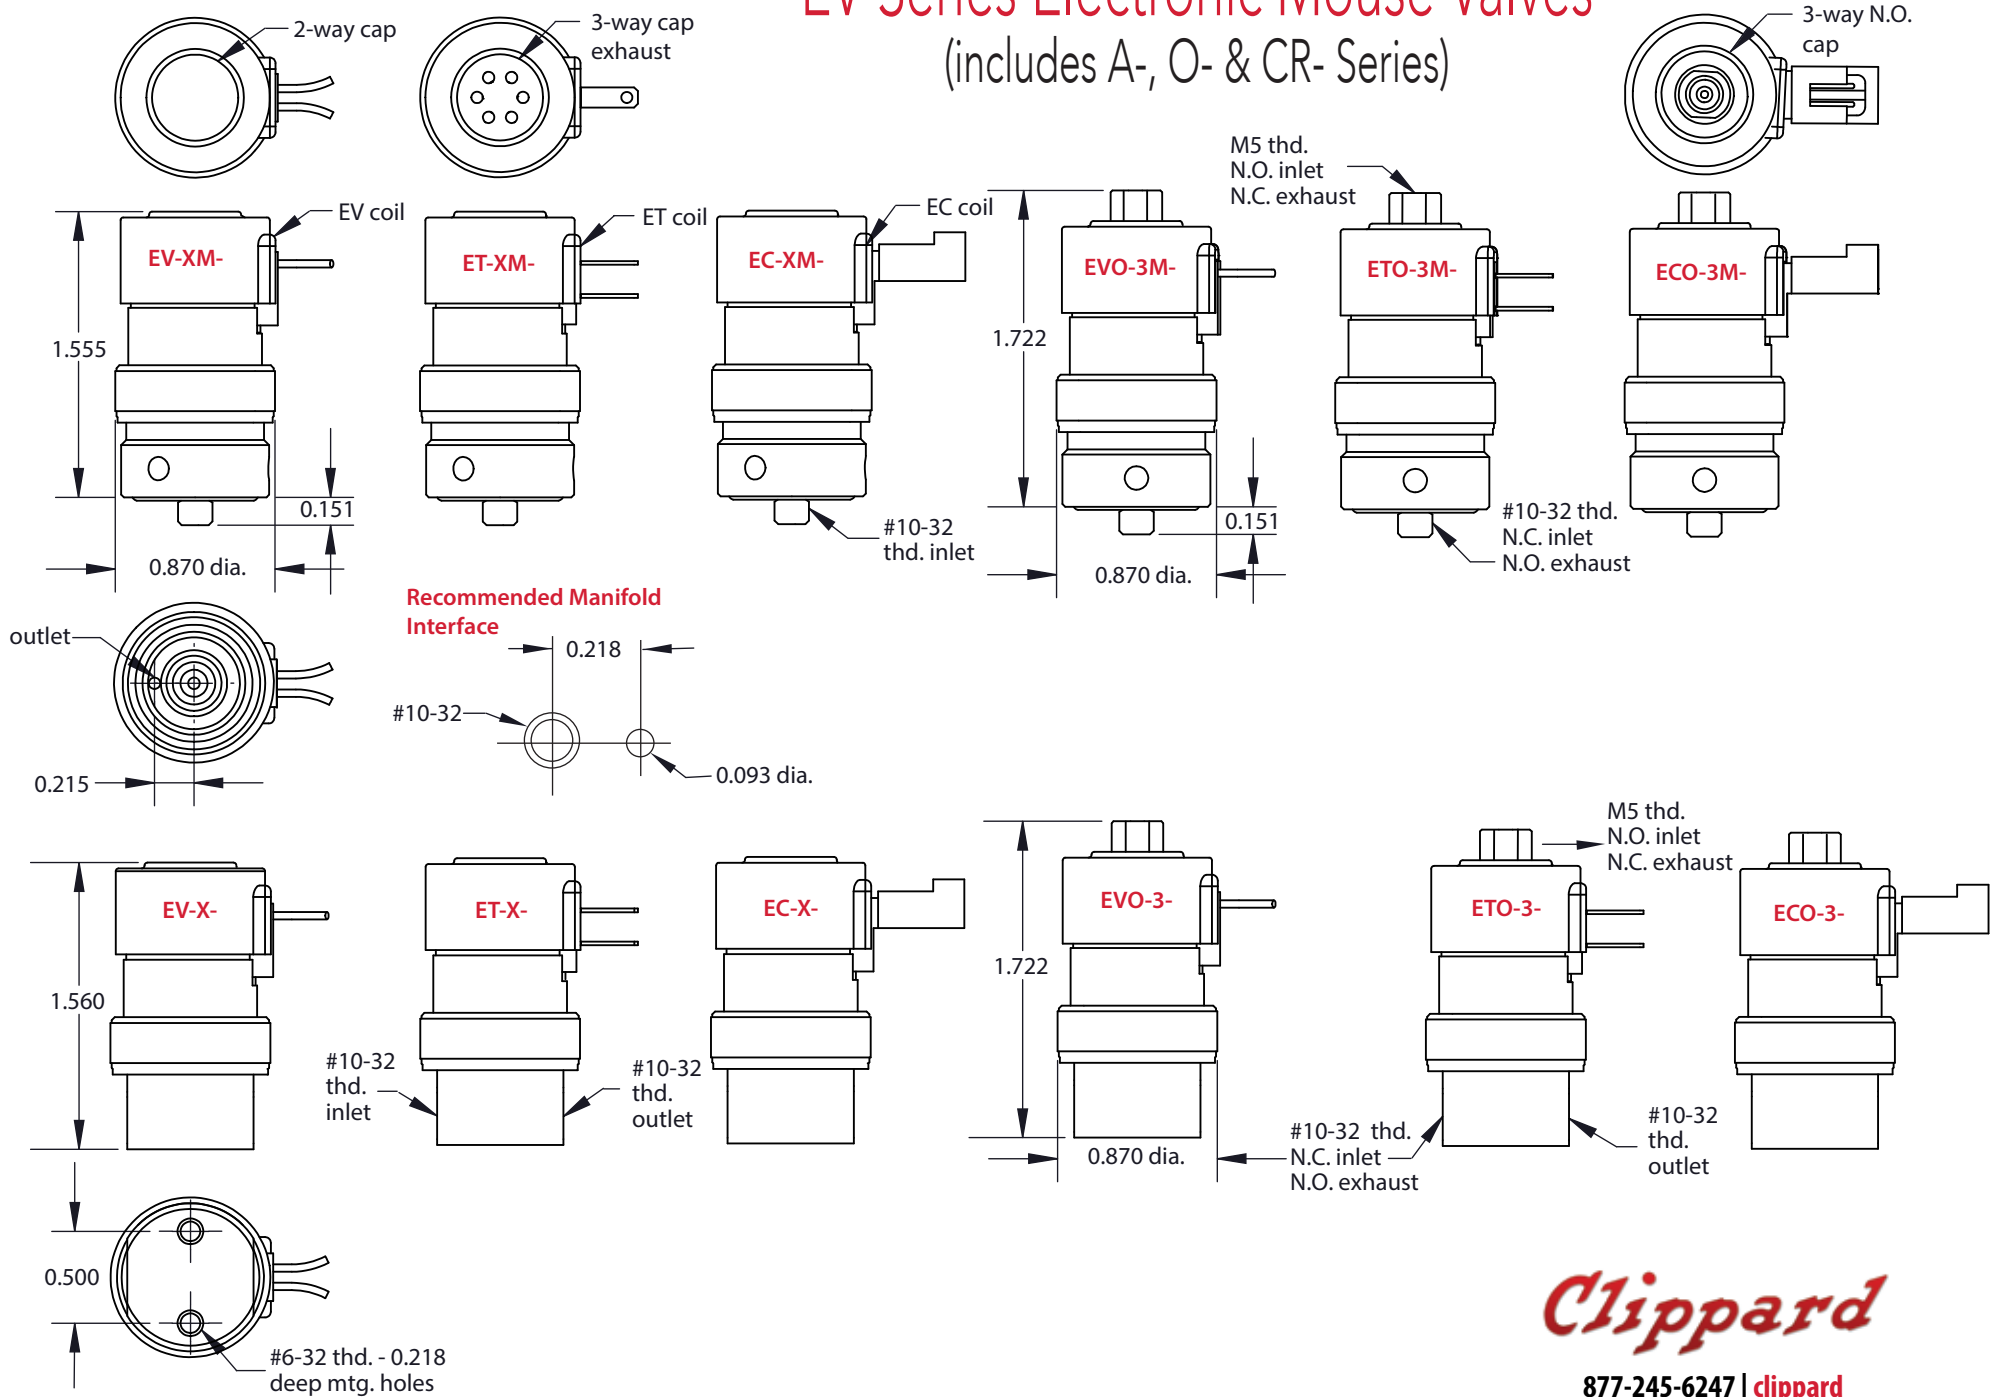

EV Series Electronic Mouse Valves

(includes A-, O- & CR- Series)

Clippard

877-245-6247 | clippard