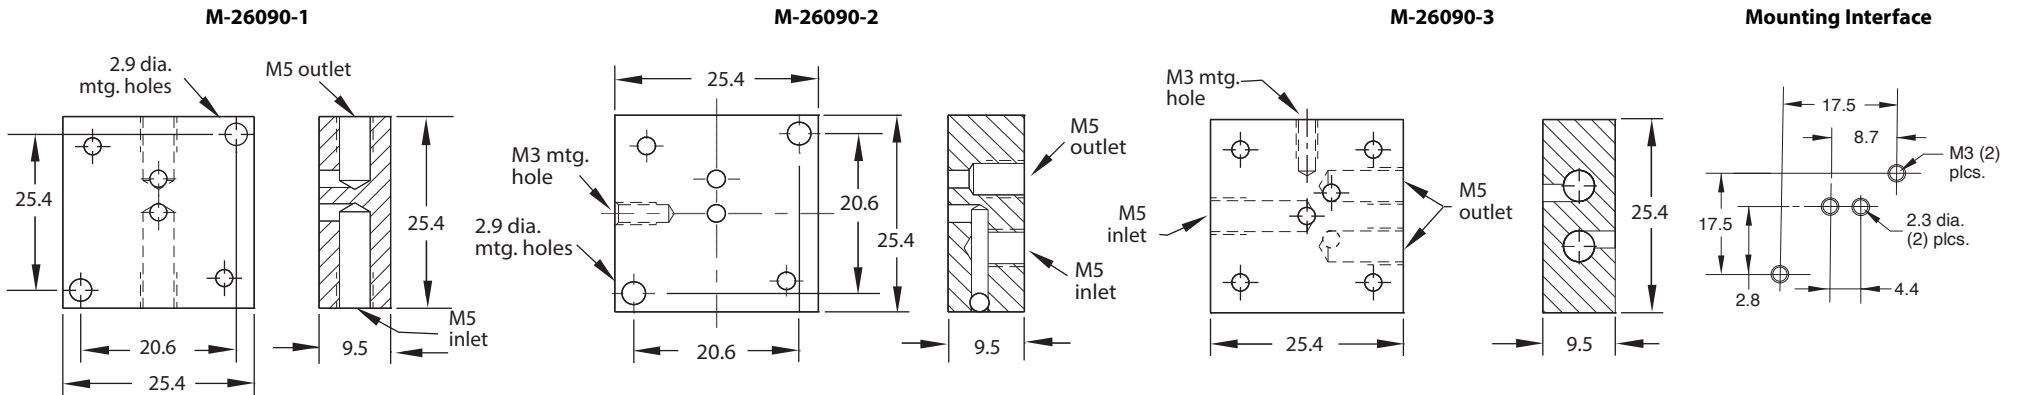

ES ELECTRONIC VALVE MANIFOLDS

Imperial

Metric

Clippard

877-245-6247 | clippard