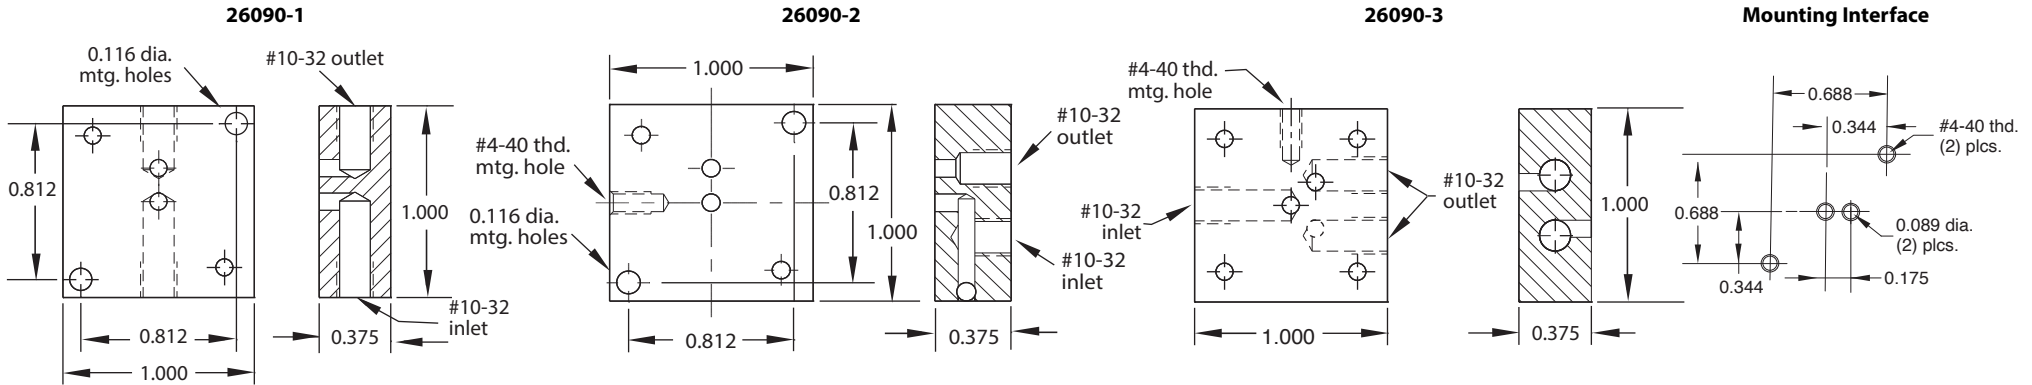

ES ELECTRONIC VALVE MANIFOLDS

Imperial

Metric

Clippard

877-245-6247 | clippard