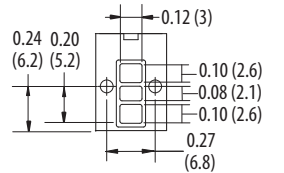

10 mm Miniature Solenoid Valves

Standard & Latching 2- & 3-Way Series

Wire Leads

90° Connector with LED

In-Line Connector with LED

Suggested Manifold Dimension

Pneumatic Interface

High Flow 2-Way Series

ISO 15218 3-Way Series

Clippard

877-245-6247 | clippard