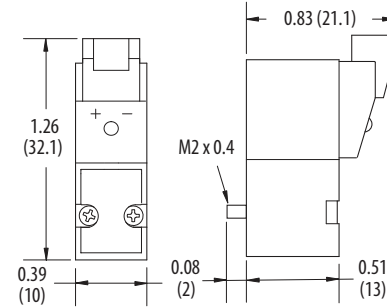

10 mm Miniature Solenoid Valves

Standard & Latching 2- & 3-Way Series

Wire Leads

90° Connector with LED

In-Line Connector with LED

Suggested Manifold Dimension

Pneumatic Interface

High Flow 2-Way Series

ISO 15218 3-Way Series

Clippard

877-245-6247 | clippard