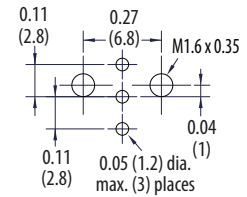

10 mm Miniature Solenoid Valves

Standard & Latching 2- & 3-Way Series

Wire Leads

90° Connector with LED

In-Line Connector with LED

Suggested Manifold Dimension

Pneumatic Interface

High Flow 2-Way Series

ISO 15218 3-Way Series

Clippard

877-245-6247 | clippard