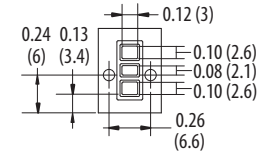

10 mm Miniature Solenoid Valves

Standard & Latching 2- & 3-Way Series

Wire Leads

90° Connector with LED

In-Line Connector with LED

Suggested Manifold Dimension

Pneumatic Interface

High Flow 2-Way Series