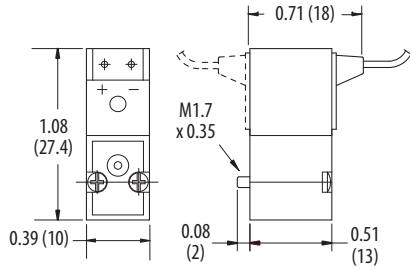

10 mm Miniature Solenoid Valves

Standard & Latching 2- & 3-Way Series

Wire Leads

90° Connector with LED

In-Line Connector with LED

Suggested Manifold Dimension

Pneumatic Interface

High Flow 2-Way Series

ISO 15218 3-Way Series

Clippard

877-245-6247 | clippard