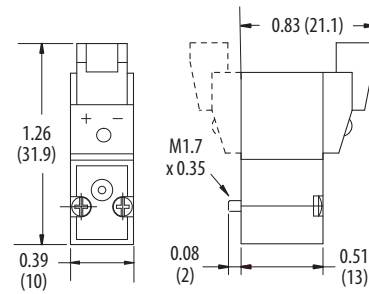

10 mm Miniature Solenoid Valves

Standard & Latching 2- & 3-Way Series

Wire Leads

90° Connector with LED

In-Line Connector with LED

Suggested Manifold Dimension

Pneumatic Interface

High Flow 2-Way Series

ISO 15218 3-Way Series

Clippard

877-245-6247 | clippard