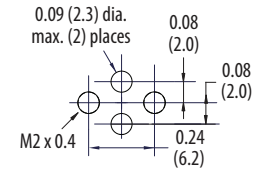

10 mm Miniature Solenoid Valves

Standard & Latching 2- & 3-Way Series

Wire Leads

90° Connector with LED

In-Line Connector with LED

Suggested Manifold Dimension

Pneumatic Interface

High Flow 2-Way Series