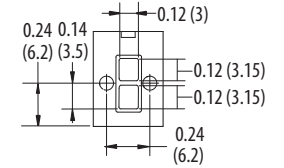

10 mm Miniature Solenoid Valves

Standard & Latching 2- & 3-Way Series

Wire Leads

90° Connector with LED

In-Line Connector with LED

Suggested Manifold Dimension

Pneumatic Interface

High Flow 2-Way Series