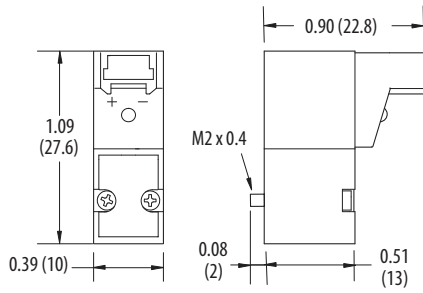

10 mm Miniature Solenoid Valves

Standard & Latching 2- & 3-Way Series

Wire Leads

90° Connector with LED

In-Line Connector with LED

Suggested Manifold Dimension

Pneumatic Interface

High Flow 2-Way Series

ISO 15218 3-Way Series

Clippard

877-245-6247 | clippard