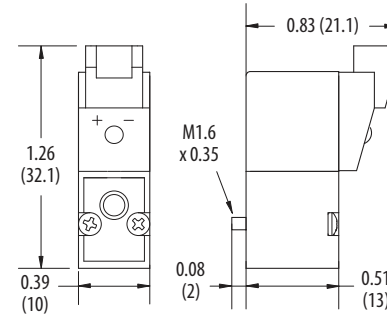

10 mm Miniature Solenoid Valves

Standard & Latching 2- & 3-Way Series

Wire Leads

90° Connector with LED

In-Line Connector with LED

Suggested Manifold Dimension

Pneumatic Interface

High Flow 2-Way Series

ISO 15218 3-Way Series

Clippard

877-245-6247 | clippard