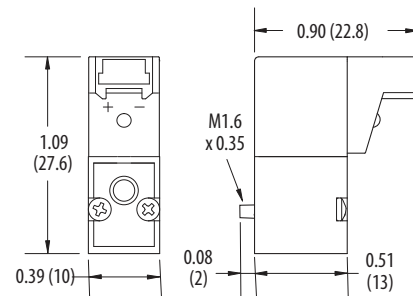

10 mm Miniature Solenoid Valves

Standard & Latching 2- & 3-Way Series

Wire Leads

90° Connector with LED

In-Line Connector with LED

Suggested Manifold Dimension

Pneumatic Interface

High Flow 2-Way Series

ISO 15218 3-Way Series

Clippard

877-245-6247 | clippard