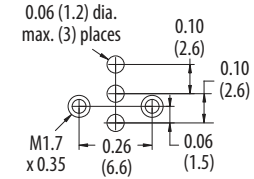

10 mm Miniature Solenoid Valves

Standard & Latching 2- & 3-Way Series

Wire Leads

90° Connector with LED

In-Line Connector with LED

Suggested Manifold Dimension

Pneumatic Interface

High Flow 2-Way Series

ISO 15218 3-Way Series

Clippard

877-245-6247 | clippard