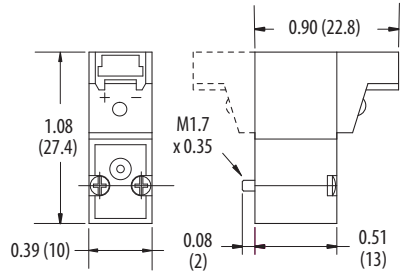

10 mm Miniature Solenoid Valves

Standard & Latching 2- & 3-Way Series

Wire Leads

90° Connector with LED

In-Line Connector with LED

Suggested Manifold Dimension

Pneumatic Interface

High Flow 2-Way Series

ISO 15218 3-Way Series

Clippard

877-245-6247 | clippard